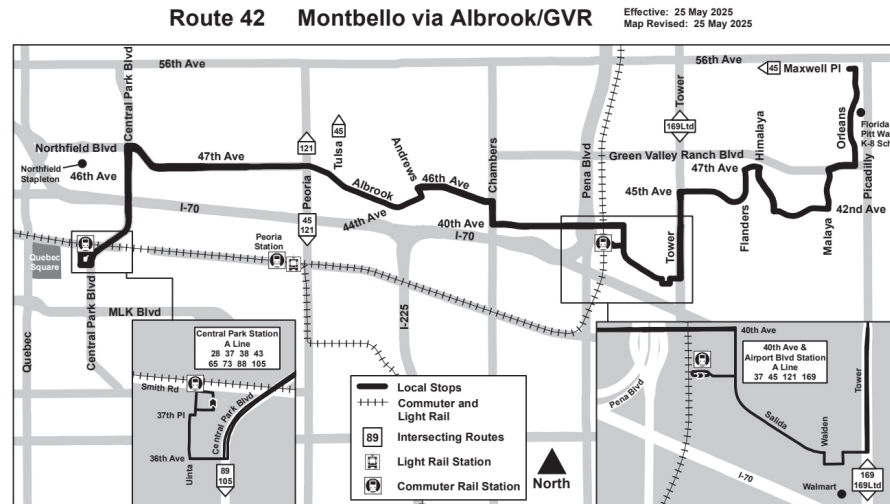

42 Montbello via Albrook/GVR

Holiday schedule

RTD services follow a Sunday/Holiday schedule on New Year's Day, Memorial Day, Independence Day, Labor Day, Thanksgiving Day, and Christmas Day

Legend

Central Park...

02:34

02:44

Stop / Station...

AM

PM

42

JANUARY 4, 2026 - MAY 23, 2026

EASTBOUND | MONDAY - FRIDAY

Central Park Station Gate B1	Central Park - 46th	Albrook - Peoria	46th - Andrews	40th Ave & Airport Blvd...	40th Ave & Airport Blvd...	Walmart - Salida Ct (Eb)	47th - Himalaya	Orleans - Maxwell
					02:34	02:37	02:45	02:53
		02:44	02:50	03:02	03:02	03:05	03:13	03:23
		03:14	03:20	03:32	03:32	03:35	03:43	03:53
03:33	03:39	03:48	03:53	04:04	04:04	04:07	04:15	04:23
04:03	04:09	04:18	04:23	04:34	04:34	04:37	04:45	04:53
04:31	04:37	04:46	04:51	05:02	05:04	05:07	05:15	05:23
05:01	05:07	05:16	05:21	05:32	05:34	05:37	05:45	05:53
05:16	05:22	05:31	05:36	05:47				
05:31	05:37	05:46	05:51	06:02	06:04	06:07	06:15	06:23
05:46	05:52	06:01	06:06	06:17				
06:01	06:07	06:16	06:21	06:32	06:34	06:37	06:45	06:53
06:16	06:22	06:31	06:36	06:47				
06:31	06:37	06:46	06:51	07:02	07:04	07:07	07:15	07:23
06:46	06:52	07:01	07:06	07:17				
06:57	07:03	07:12	07:17	07:28	07:30	07:33	07:41	07:49
07:12	07:18	07:28	07:33	07:45				
07:27	07:33	07:43	07:48	08:00	08:02	08:05	08:13	08:22
07:57	08:03	08:13	08:18	08:30	08:32	08:35	08:43	08:52
08:27	08:33	08:43	08:48	09:00	09:02	09:05	09:13	09:22
08:57	09:03	09:13	09:18	09:30	09:32	09:35	09:43	09:52
09:27	09:33	09:43	09:48	10:00	10:02	10:05	10:13	10:22
09:57	10:03	10:13	10:18	10:30	10:32	10:35	10:43	10:52
10:27	10:33	10:43	10:48	11:00	11:02	11:05	11:13	11:22
10:57	11:03	11:13	11:19	11:31	11:33	11:36	11:44	11:53
11:27	11:33	11:43	11:49	12:01	12:03	12:06	12:14	12:23
11:57	12:03	12:13	12:19	12:31	12:33	12:36	12:44	12:53
12:27	12:33	12:43	12:49	01:01	01:03	01:06	01:14	01:23