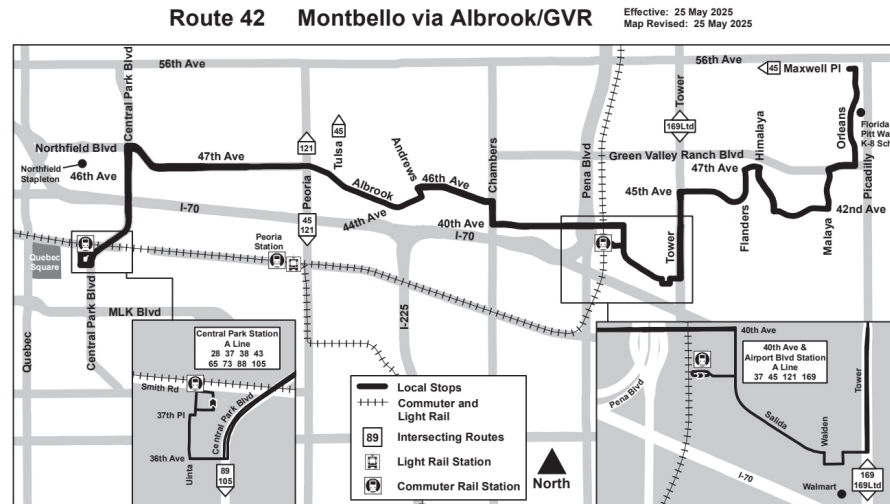

42 Montbello via Albrook/GVR

알브룩/GVR 경유 몽벨로

휴일 일정

RTD 서비스는 설날, 현충일, 독립기념일, 노동절, 추수감사절, 성탄절의 일요일/공휴일 일정을 따릅니다.

범례

Central Park...

정류장 / 역 이름

02:43

AM

02:57

PM

42

2026년 1월 4일 - 2026년 6월 6일

동행 | 일요일/공휴일

Central Park Station Gate B1	Central Park - 46th	Albrook - Peoria	46th - Andrews	40th Ave & Airport Blvd...	40th Ave & Airport Blvd...	Walmart - Salida Ct (Eb)	47th - Himalaya	Orleans - Maxwell
					02:43	02:46	02:54	03:03
		02:57	03:02	03:12	03:13	03:16	03:24	03:33
		03:27	03:32	03:42	03:43	03:46	03:54	04:03
03:45	03:51	03:58	04:03	04:13	04:14	04:17	04:24	04:33
04:15	04:21	04:28	04:33	04:43	04:44	04:47	04:54	05:03
04:45	04:51	04:58	05:03	05:13	05:14	05:17	05:24	05:33
05:15	05:21	05:28	05:33	05:43	05:44	05:47	05:54	06:03
05:45	05:51	05:58	06:03	06:13	06:14	06:17	06:24	06:33
06:12	06:18	06:27	06:32	06:43	06:44	06:47	06:55	07:04
06:42	06:48	06:57	07:02	07:13	07:14	07:17	07:25	07:34
07:12	07:18	07:27	07:32	07:43	07:44	07:47	07:55	08:04
07:42	07:48	07:57	08:02	08:13	08:14	08:17	08:25	08:34
08:12	08:18	08:27	08:32	08:43	08:44	08:47	08:55	09:04
08:42	08:48	08:57	09:02	09:13	09:14	09:17	09:25	09:34
09:12	09:18	09:27	09:32	09:43	09:44	09:47	09:55	10:04
09:42	09:48	09:57	10:02	10:13	10:14	10:17	10:25	10:34
10:12	10:18	10:27	10:32	10:43	10:44	10:47	10:55	11:04
10:42	10:48	10:57	11:02	11:13	11:14	11:17	11:25	11:34
11:12	11:18	11:27	11:32	11:43	11:44	11:47	11:55	12:04
11:42	11:48	11:57	12:02	12:13	12:14	12:17	12:25	12:34
12:12	12:18	12:27	12:32	12:43	12:44	12:47	12:55	01:04
12:42	12:48	12:57	01:02	01:14	01:15	01:18	01:27	01:36
01:12	01:18	01:27	01:32	01:44	01:45	01:48	01:57	02:06
01:42	01:48	01:57	02:02	02:14	02:15	02:18	02:27	02:36
02:12	02:18	02:27	02:32	02:44	02:45	02:48	02:57	03:06
02:42	02:48	02:57	03:02	03:14	03:15	03:18	03:27	03:36
03:12	03:18	03:27	03:33	03:45	03:46	03:49	03:58	04:07