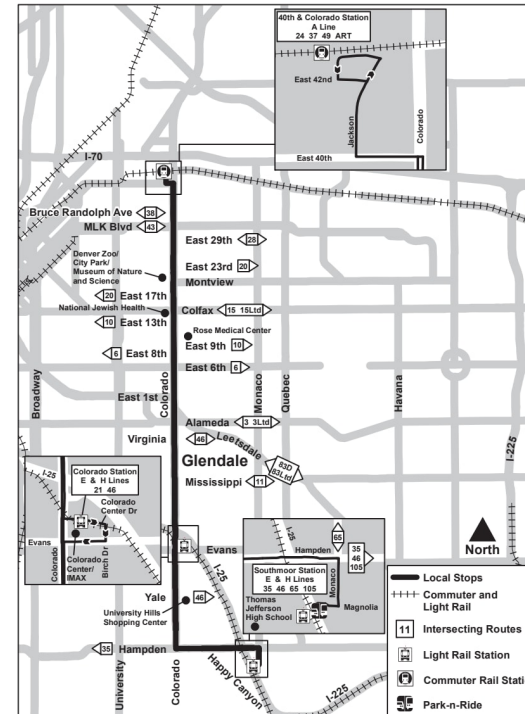

40

Colorado Boulevard

Route 40 Colorado Boulevard Effective: 25 May 2025
Map Revised: 25 May 2025

Holiday schedule

RTD services follow a Sunday/Holiday schedule on New Year's Day, Memorial Day, Independence Day, Labor Day, Thanksgiving Day, and Christmas Day

Legend

Southmoor...

04:46

05:16

Stop / Station...

AM

PM

40

Southmoor Station...	Colorado - Hampden	Colorado - Yale	Colorado Station...	Colorado Station...	Colorado - Mississippi	Colorado - Alameda	Colorado - 9th	Colorado - Colfax	Colorado - Bruce...	40th & Colorado...
05:56	06:03	06:06	06:10	06:11	06:17	06:22	06:28	06:32	06:38	06:43
06:27	06:34	06:37	06:41	06:42	06:48	06:53	06:59	07:03	07:09	07:14
07:00	07:06	07:09	07:13	07:14	07:20	07:25	07:30	07:33	07:38	07:43
07:30	07:36	07:39	07:43	07:44	07:50	07:55	08:00	08:03	08:08	08:13
08:00	08:06	08:09	08:13	08:14	08:20	08:25	08:30	08:33	08:38	08:43
08:30	08:36	08:39	08:43	08:44	08:50	08:55	09:00	09:03	09:08	09:13
09:00	09:06	09:09	09:13	09:14	09:20	09:25	09:30	09:33	09:38	09:43
09:31	09:37	09:40	09:44	09:45	09:51	09:56	10:01	10:04	10:09	10:14
10:01	10:07	10:10	10:14	10:15	10:21	10:26	10:31	10:34	10:39	10:44
10:31	10:37	10:40	10:44	10:45	10:51	10:56	11:01	11:04	11:09	11:13
11:01	11:07	11:10	11:14	11:15	11:21	11:26	11:31	11:34	11:39	11:43
11:31	11:37	11:40	11:44	11:45	11:51	11:56	12:01	12:04	12:09	12:13
12:01	12:07	12:10	12:14	12:15	12:21	12:26	12:31	12:34	12:39	12:43