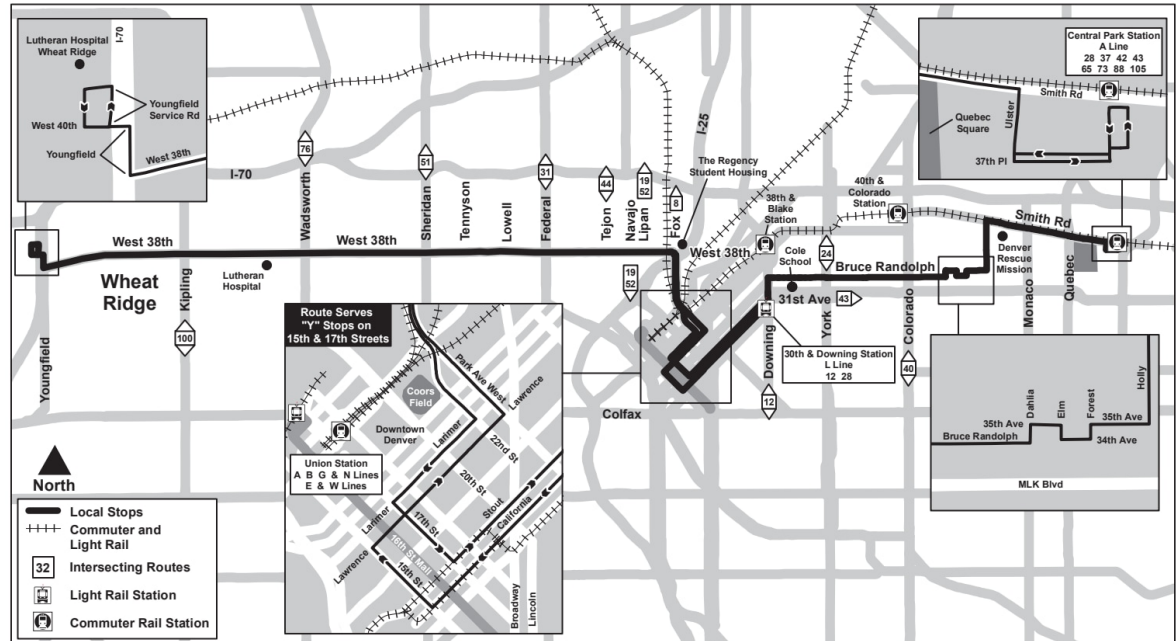

38

Route 38 38th Avenue

Holiday schedule

RTD services follow a Sunday/Holiday schedule on New Year's Day, Memorial Day, Independence Day, Labor Day, Thanksgiving Day, and Christmas Day

Legend

Lutheran Med Cntr	Stop / Station Name
04:56	AM
05:56	PM