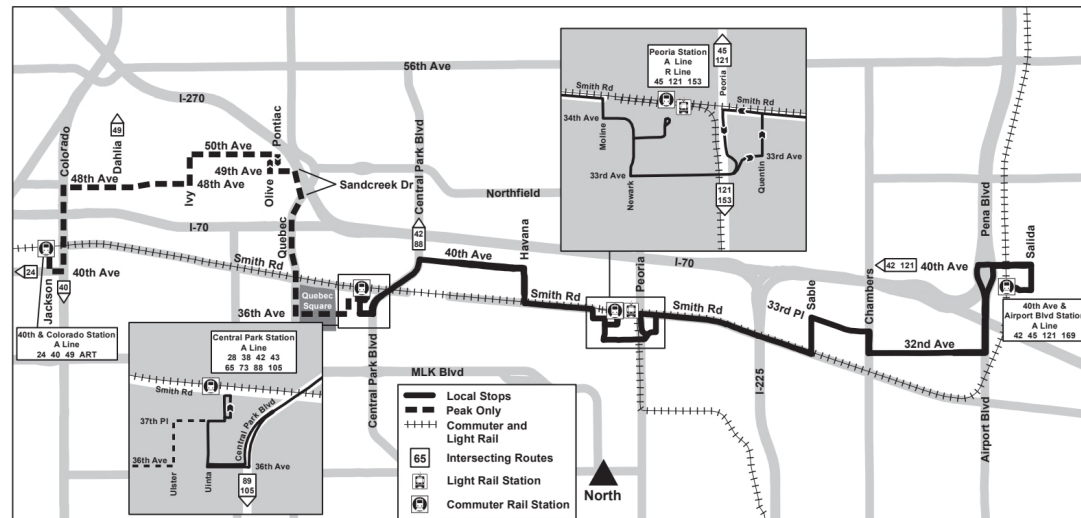

37

Smith Road Industrial

Route 37 Smith Road Industrial Effective: 25 May 2025
Map Revised: 25 May 2025

Holiday schedule

RTD services follow a Sunday/Holiday schedule on New Year's Day, Memorial Day, Independence Day, Labor Day, Thanksgiving Day, and Christmas Day

Legend

40th & Colorado...

Stop / Station...

05:25

AM

05:30

PM

37

JANUARY 4, 2026 - MAY 23, 2026

EASTBOUND | MONDAY - FRIDAY

40th & Colorado...	48th - Colorado	Pontiac - 49th	Central Park Station Gate...	Central Park Station Gate...	Smith - Havana	Peoria Station Gate...	Peoria Station Gate...	32nd - Chambers	40th Ave & Airport Blvd...
				05:25	05:35	05:38	05:39	05:50	05:57
05:30	05:36	05:43	05:54	05:55	06:05	06:08	06:09	06:20	06:27
06:00	06:06	06:13	06:24	06:25	06:35	06:38	06:39	06:50	06:57
06:30	06:36	06:43	06:54	06:55	07:05	07:08	07:09	07:20	07:27
06:58	07:05	07:12	07:24	07:25	07:35	07:38	07:39	07:51	07:59
07:24	07:31	07:38	07:50	07:51	08:01	08:04	08:05	08:17	08:25
07:58	08:05	08:12	08:24	08:25	08:35	08:38	08:39	08:51	08:59
				01:55	02:05	02:08	02:09	02:21	02:29
				02:55	03:06	03:09	03:10	03:22	03:31
02:56	03:03	03:11	03:24	03:25	03:36	03:39	03:40	03:52	04:01
03:26	03:33	03:41	03:54	03:55	04:06	04:09	04:10	04:22	04:31
03:56	04:03	04:11	04:24	04:25	04:36	04:39	04:40	04:52	05:01
04:26	04:33	04:41	04:54	04:55	05:06	05:09	05:10	05:22	05:31
04:58	05:05	05:13	05:24	05:25	05:36	05:39	05:40	05:51	05:58
05:28	05:35	05:43	05:54	05:55	06:06	06:09	06:10	06:21	06:28

RTD MyRide

Download the app to scan and ride, manage your account, and purchase mobile tickets.

RTD PARKING

40th / Airport - Gateway Park Station | 1079 spaces
3900 N Salida St, Aurora 80011

Central Park Station | 1500 spaces
8200 Smith Rd, Denver 80207