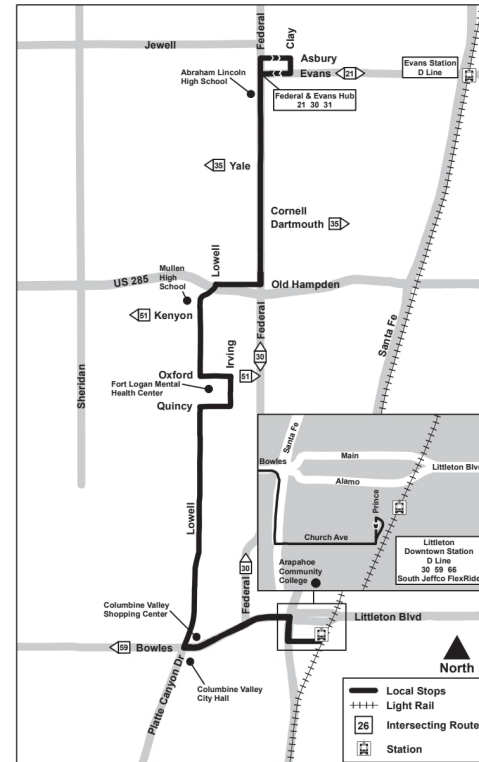

36

Fort Logan

Route 36 Fort Logan Effective: 31 August 2025
Map Revised: 31 August 2025

Holiday schedule

RTD services follow a Sunday/Holiday schedule on New Year's Day, Memorial Day, Independence Day, Labor Day, Thanksgiving Day, and Christmas Day

Legend

Littleton...

06:30

07:30

Stop / Station...

AM

PM

36

JANUARY 4, 2026 - MAY 23, 2026

NORTHBOUND | SATURDAY

Littleton Downtown...	Bowles - Federal	Lowell - Quincy	Lowell - Oxford	Federal - Cornell	Federal - Evans - Gate G	Evans - Clay	Federal - Evans - Gate D
06:30	06:34	06:42	06:45	06:52	06:57	06:59	07:01
07:30	07:34	07:42	07:45	07:53	07:58	08:00	08:02
08:30	08:34	08:42	08:45	08:53	08:58	09:00	09:02
09:30	09:35	09:43	09:46	09:53	09:58	10:01	10:03
10:30	10:35	10:43	10:46	10:53	10:58	11:01	11:03
11:30	11:35	11:43	11:46	11:53	11:58	12:01	12:03
12:30	12:35	12:43	12:46	12:53	12:58	01:01	01:04
01:30	01:35	01:43	01:46	01:53	01:58	02:01	02:04
02:30	02:35	02:43	02:46	02:53	02:58	03:01	03:04
03:30	03:35	03:43	03:46	03:53	03:58	04:01	04:04
04:30	04:35	04:43	04:46	04:53	04:58	05:01	05:04
05:30	05:35	05:43	05:46	05:53	05:58	06:01	06:04
06:30	06:34	06:42	06:45	06:52	06:57	07:01	07:04
07:30	07:34	07:42	07:45	07:52	07:57	08:01	08:04
08:30	08:34	08:42	08:45	08:52	08:57	09:01	09:04
09:30	09:34	09:41	09:44	09:50	09:55	09:58	10:00
10:30	10:34	10:41	10:44	10:50	10:55	10:58	11:00
11:30	11:34	11:41	11:44	11:50	11:55	11:58	12:00

RTD PARKING

Littleton / Downtown Station | 361 spaces
5777 S Prince St, Littleton 80120