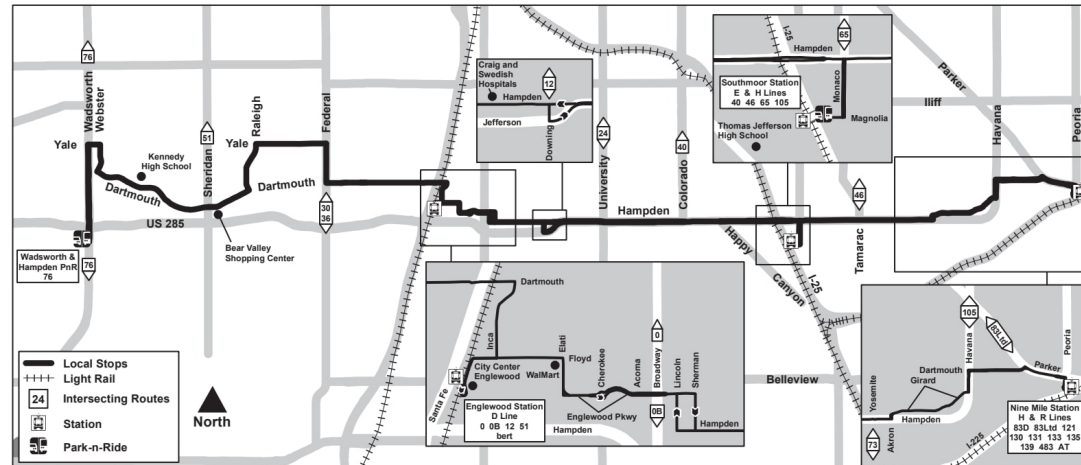

35 Hampden Avenue

Route 35 Hampden Avenue Effective: 4 January 2026
Map Revised: 4 January 2026

Holiday schedule

RTD services follow a Sunday/Holiday schedule on New Year's Day, Memorial Day, Independence Day, Labor Day, Thanksgiving Day, and Christmas Day

Legend

Wadsworth &...

05:33

06:31

Stop / Station...

AM

PM

35

Wadsworth &...	Dartmouth - Lamar	Dartmouth - Sheridan	Dartmouth - Federal	Englewood Station...	Hampden -...	Hampden - University	Hampden - Colorado	Southmoor Station...	Southmoor Station...	Hampden - Yosemite	Nine Mile Station...
07:34	07:42	07:45	07:52	08:00	08:07	08:12	08:15	08:23	08:25	08:29	08:40
08:04	08:12	08:15	08:22	08:30	08:37	08:42	08:45	08:53	08:55	08:59	09:10
08:30	08:38	08:41	08:48	08:56	09:03	09:08	09:11	09:19	09:21	09:25	09:36
09:00	09:08	09:11	09:18	09:27	09:34	09:39	09:42	09:50	09:52	09:56	10:07
09:33	09:41	09:44	09:51	10:00	10:07	10:12	10:15	10:23	10:25	10:29	10:40