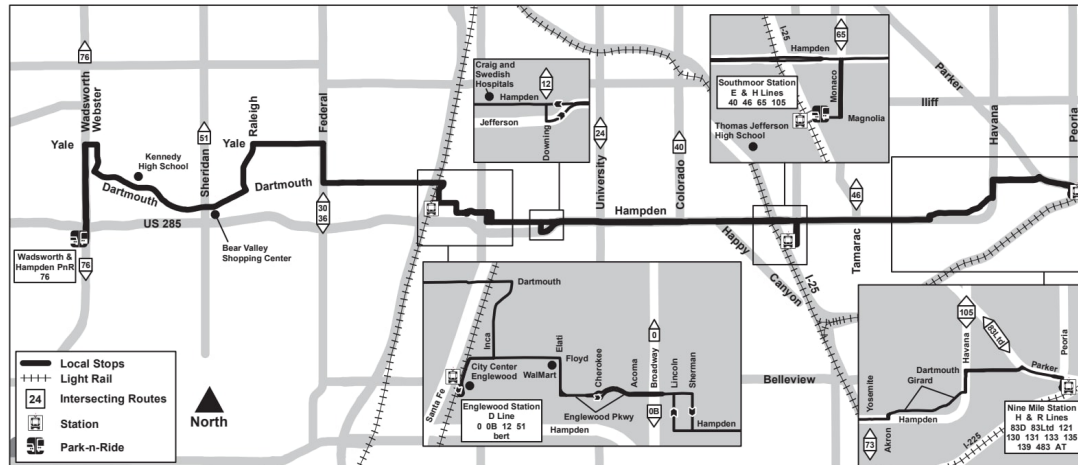

# 35 Hampden Avenue

Route 35 Hampden Avenue Effective: 4 January 2026  
Map Revised: 4 January 2026

## Holiday schedule

RTD services follow a Sunday/Holiday schedule on New Year's Day, Memorial Day, Independence Day, Labor Day, Thanksgiving Day, and Christmas Day

## Legend

Wadsworth &...

Stop / Station...

06:02

AM

06:34

PM

35

## RTD PARKING

Englewood Station | 910 spaces  
899 W Floyd Ave, Englewood 80110

Nine Mile Station | 1225 spaces  
3181 S Parker Rd, Aurora 80014

Wadsworth / Hampden | 284 spaces  
3599 S Wadsworth Blvd, Lakewood 80227