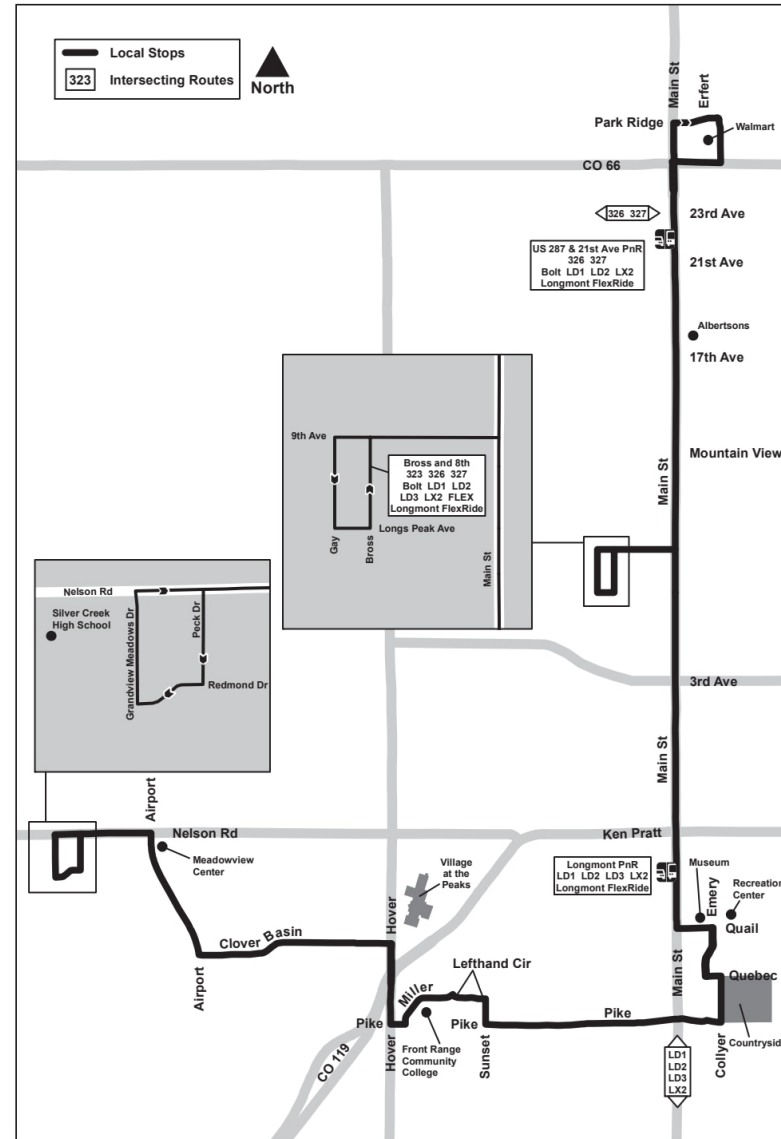

324

Route 324 Main Street Crosstown

Effective: 26 May 2024
Map Revised: 26 May 2024

Holiday schedule

RTD services follow a Sunday/Holiday schedule on New Year's Day, Memorial Day, Independence Day, Labor Day, Thanksgiving Day, and Christmas Day

Legend

Grandview Dr & Nelson
07:59
08:59

Stop / Station Name
AM
PM

324

JANUARY 19, 2025 - MAY 24, 2025

NORTHBOUND | SUNDAY/HOLIDAY

Grandview Dr & Nelson	Airport - Nelson	Clover Basin - Dry...	Front Range...	Countryside MHP	Longmont Park-n-Ride	Bross & 8th Gate A (Ar)	Bross & 8th Gate A (Lv)	Main - Mountain...	Main - 23rd	Park Ridge Ave -...
07:59	08:01	08:07	08:09	08:14	08:18	08:32	08:35	08:38	08:42	08:44
08:59	09:01	09:07	09:09	09:14	09:18	09:32	09:35	09:38	09:42	09:44
09:59	10:01	10:07	10:09	10:14	10:18	10:32	10:35	10:38	10:42	10:44
10:59	11:01	11:07	11:09	11:14	11:18	11:32	11:35	11:38	11:42	11:44
11:59	12:01	12:07	12:09	12:14	12:18	12:32	12:35	12:38	12:42	12:44
12:59	01:01	01:07	01:09	01:14	01:18	01:32	01:35	01:38	01:42	01:44
01:59	02:01	02:07	02:09	02:14	02:18	02:32	02:35	02:38	02:42	02:44
02:59	03:01	03:07	03:09	03:14	03:18	03:32	03:35	03:38	03:42	03:44
03:59	04:01	04:07	04:09	04:14	04:18	04:32	04:35	04:38	04:42	04:44
04:59	05:01	05:07	05:09	05:14	05:18	05:32	05:35	05:38	05:42	05:44
05:59	06:01	06:07	06:09	06:14	06:18	06:32	06:35	06:38	06:42	06:44