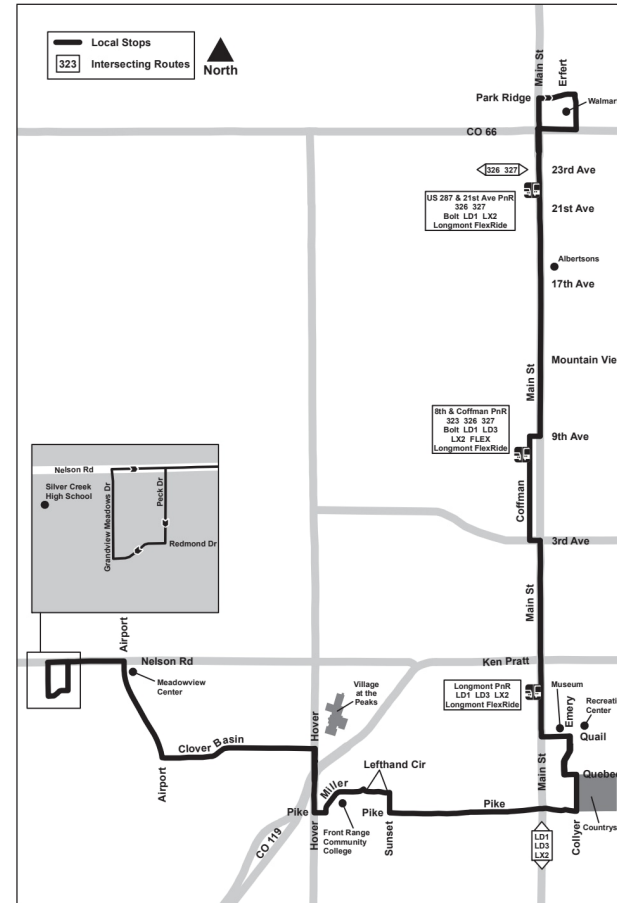

324

Main Street Crosstown

Route 324 Main Street Crosstown

Holiday schedule

RTD services follow a Sunday/Holiday schedule on New Year's Day, Memorial Day, Independence Day, Labor Day, Thanksgiving Day, and Christmas Day

Legend

Grandview Dr &...

07:59

08:59

Stop / Station...

AM

PM