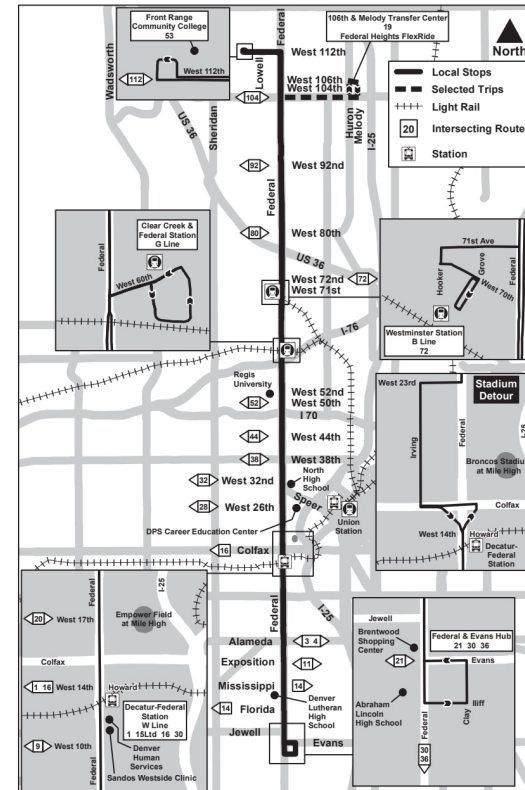

31

Federal Blvd

Boulevard fédéral

Route 31 Federal Crosstown Effective: 4 January 2026
Map Revised: 4 January 2026

Calendrier des vacances

Les services RTD suivent un horaire dimanche/vacances le jour de l'an, Memorial Day, Independence Day, Labor Day, Thanksgiving Day et le jour de Noël.