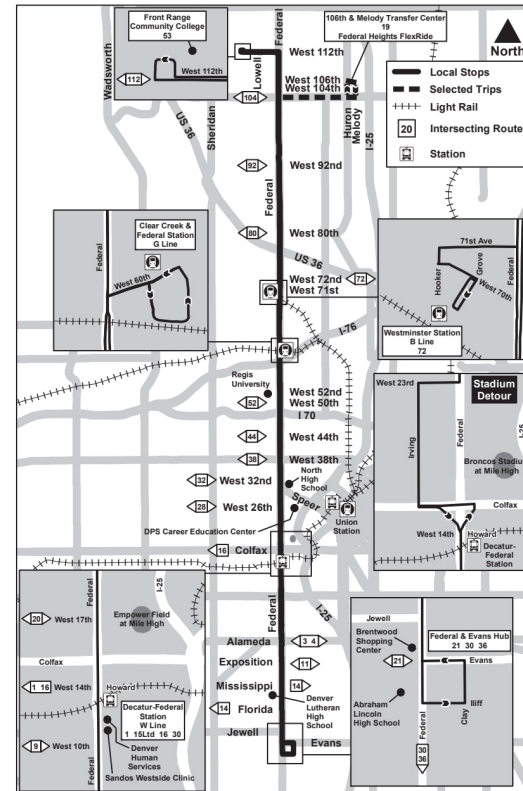

31

Federal Blvd

Route 31 Federal Crosstown Effective: 4 January 2026
Map Revised: 4 January 2026

Holiday schedule

RTD services follow a Sunday/Holiday schedule on New Year's Day, Memorial Day, Independence Day, Labor Day, Thanksgiving Day, and Christmas Day