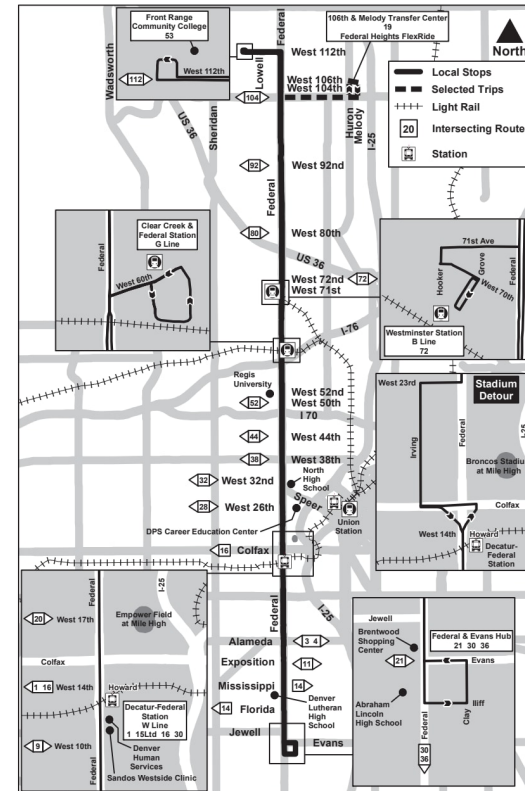

31

Federal Blvd Boulevard fédéral

Route 31 Federal Crosstown Effective: 4 January 2026
Map Revised: 4 January 2026

Calendrier des vacances

Les services RTD suivent un horaire dimanche/vacances le jour de l'an, Memorial Day, Independence Day, Labor Day, Thanksgiving Day et le jour de Noël.