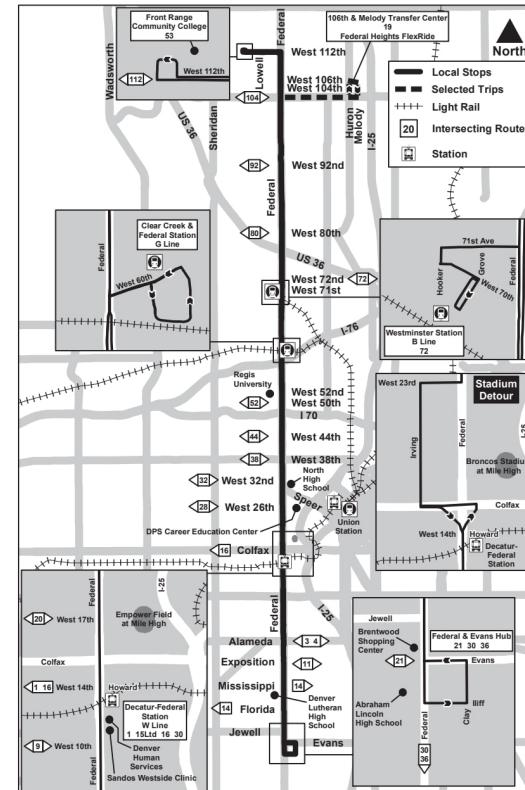

31

Federal Blvd

Route 31 Federal Crosstown Effective: 4 January 2026
Map Revised: 4 January 2026

Holiday schedule

RTD services follow a Sunday/Holiday schedule on New Year's Day, Memorial Day, Independence Day, Labor Day, Thanksgiving Day, and Christmas Day

Federal - Evans - Gate B	Evans - Clay	Federal & Evans Gate G [Ar]	Federal - Evans - Gate G [Lv]	Federal - Mississippi	Federal - Alameda	Decatur-Federal Station - Gate E [Ar]	Decatur-Federal Station - Gate E [Lv]	Federal - 32nd	Federal - 50th	Clear Creek - Federal Station - Gate B	Westminster Station Gate B	Federal - 72nd	Federal - 104th	Front Range Community College	106th & Melody Gate C
07:06	07:10	07:12	07:12	07:17	07:22	07:29	07:30	07:36	07:42	07:48	07:55				
07:36	07:40	07:42	07:42	07:47	07:52	07:59	08:00	08:06	08:12	08:18		08:24	08:35		08:41
08:06	08:10	08:12	08:12	08:17	08:22	08:29	08:30	08:36	08:42	08:48	08:55				
08:38	08:42	08:43	08:43	08:48	08:52	08:59	09:00	09:05	09:11	09:17		09:23	09:33		09:39
09:08	09:12	09:13	09:13	09:18	09:22	09:29	09:30	09:35	09:41	09:47	09:54				
09:38	09:42	09:43	09:43	09:48	09:52	09:59	10:00	10:05	10:11	10:17		10:23	10:33		10:39
10:07	10:10	10:11	10:11	10:15	10:19	10:26	10:30	10:34	10:40	10:45	10:52				
10:37	10:40	10:41	10:41	10:45	10:49	10:56	11:00	11:04	11:10	11:15		11:21	11:31		11:36
11:07	11:10	11:11	11:11	11:15	11:19	11:26	11:30	11:34	11:40	11:45	11:52				
11:37	11:40	11:41	11:41	11:45	11:49	11:56	12:00	12:04	12:10	12:15		12:21	12:31		12:36
12:07	12:10	12:11	12:11	12:15	12:19	12:26	12:30	12:34	12:40	12:45	12:52				

RTD MyRide

Download the app to scan and ride, manage your account, and purchase mobile tickets.

RTD PARKING

Decatur-Federal Station | 474 spaces
1310 N Federal Blvd, Denver 80204

Westminster Station | 136 spaces
6995 Grove Street, Westminster 80030