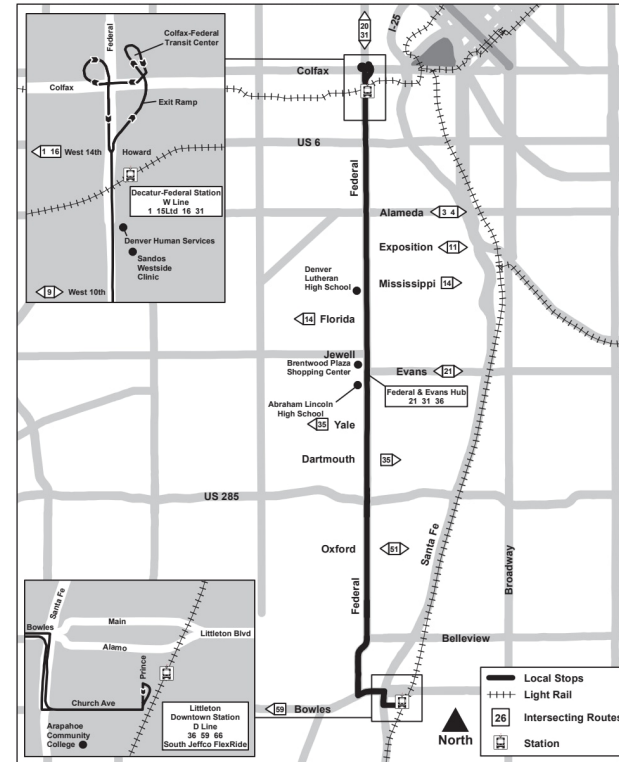

30

South Federal Blvd

Route 30 South Federal Effective: 4 January 2026
Map Revised: 4 January 2026

Holiday schedule

RTD services follow a Sunday/Holiday schedule on New Year's Day, Memorial Day, Independence Day, Labor Day, Thanksgiving Day, and Christmas Day