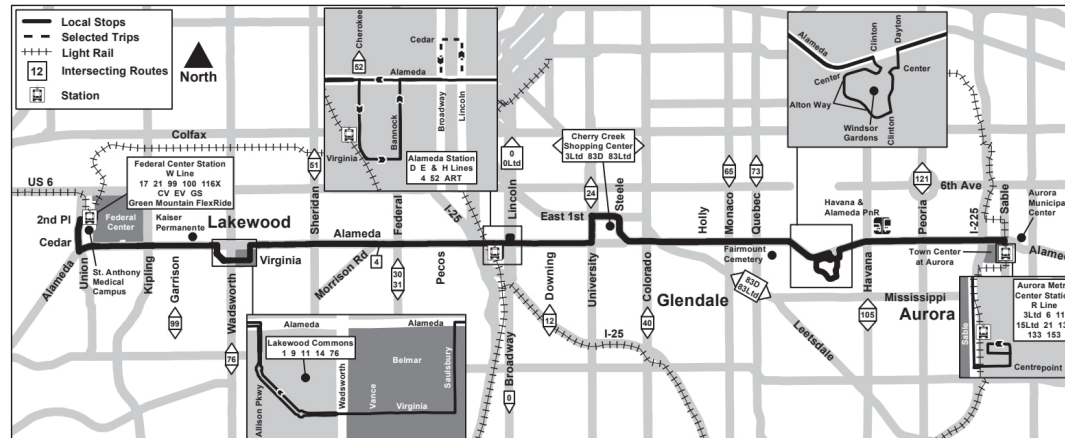

3 Alameda Avenue

알라메다 애비뉴

Route 3 Alameda Avenue Effective: 4 January 2026
Map Revised: 4 January 2026

휴일 일정

RTD 서비스는 설날, 현충일, 독립기념일, 노동절, 추수감사절, 성탄절의 일요일/공휴일 일정을 따릅니다.

범례

Federal Center...

04:52
05:22

Federal Center Station - Gate N	Alameda - Union	Alameda - Kipling	Allison-Virginia Lakewood Commons Gate B [Ar]	Allison-Virginia Lakewood Commons Gate B [Lv]	Alameda - Sheridan	Alameda - Federal	Alameda Station Gate D [Ar]	Alameda Station - Gate D [Lv]	Lincoln - Alameda	Alameda - Lincoln	1st - University	Alameda - Colorado	Alameda - Monaco	Alton - Clinton	Alameda - Havana	Aurora Metro Center Station - Gate F
07:16	07:22	07:25	07:31	07:32	07:42	07:49	07:58	08:03	08:07							
08:16	08:22	08:25	08:31	08:24	08:34	08:40	08:48	08:53	08:07	08:57	09:04	09:09	09:14	09:21	09:25	09:34
09:16	09:22	09:25	09:31	08:32	08:42	08:49	08:58	09:03	09:07							
10:16	10:22	10:25	10:31	09:15	09:24	09:30	09:38	09:43		09:47	09:54	09:59	10:04	10:11	10:15	10:24
11:28	11:32	11:35	11:41	09:32	09:42	09:49	09:58	10:03	10:07							
12:12	12:16	12:19	12:25	10:32	10:42	10:49	10:58	11:03	11:07							
				11:43	11:53	12:00	12:08	12:13	12:17							
				12:27	12:37	12:44	12:52	12:57	01:01							