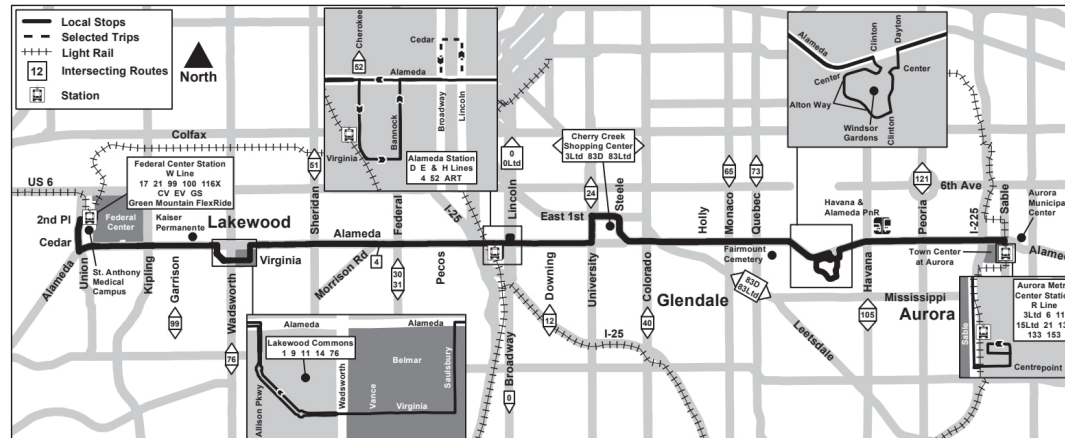

3 Alameda Avenue Avenue Alameda

Route 3 Alameda Avenue Effective: 4 January 2026
Map Revised: 4 January 2026

Calendrier des vacances

Les services RTD suivent un horaire dimanche/vacances le jour de l'an, Memorial Day, Independence Day, Labor Day, Thanksgiving Day et le jour de Noël.

Federal Center Station - Gate N	Alameda - Union	Alameda - Kipling	Allison-Virginia Lakewood Commons Gate B [Ar]	Allison-Virginia Lakewood Commons Gate B [Lv]	Alameda - Sheridan	Alameda - Federal	Alameda Station Gate D [Ar]	Alameda Station - Gate D [Lv]	Lincoln - Alameda	Alameda - Lincoln	1st - University	Alameda - Colorado	Alameda - Monaco	Alton - Clinton	Alameda - Havana	Aurora Metro Center Station - Gate F
07:16	07:22	07:25	07:31	07:32	07:42	07:49	07:58	08:03	08:07							
08:16	08:22	08:25	08:31	08:24	08:34	08:40	08:48	08:53	08:07	08:57	09:04	09:09	09:14	09:21	09:25	09:34
09:16	09:22	09:25	09:31	08:32	08:42	08:49	08:58	09:03	09:07							
10:16	10:22	10:25	10:31	09:15	09:24	09:30	09:38	09:43		09:47	09:54	09:59	10:04	10:11	10:15	10:24
11:28	11:32	11:35	11:41	09:32	09:42	09:49	09:58	10:03	10:07							
12:12	12:16	12:19	12:25	10:32	10:42	10:49	10:58	11:03	11:07							
				11:43	11:53	12:00	12:08	12:13	12:17							
				12:27	12:37	12:44	12:52	12:57	01:01							