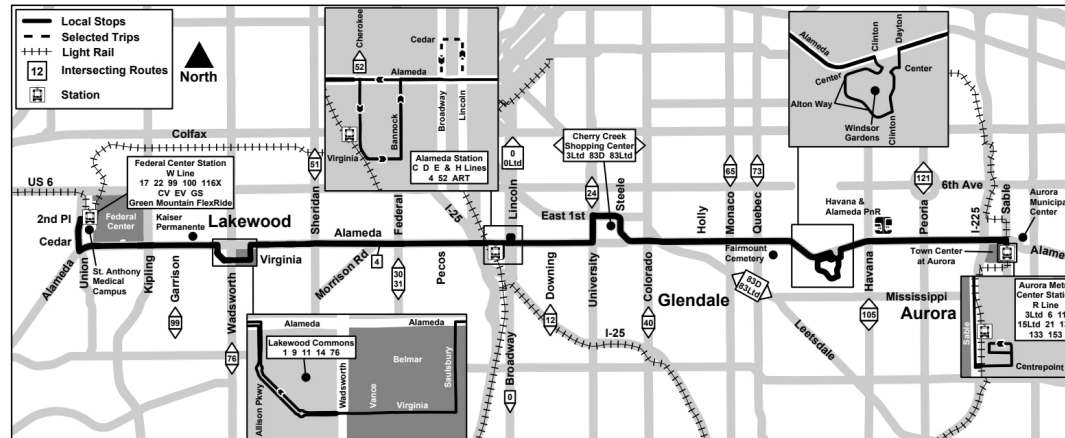

# 3 Alameda Avenue

### Route 3 Alameda Avenue

Effective: 7 June 2026  
Map Revised: 7 June 2026

### 범례

Federal Center...

04:52  
05:22

정류장 / 역 이름

AM  
PM

3

2026년 6월 7일 - 2026년 9월 26일

동행 | 토요일

Federal Center Station - Gate N	Alameda - Union	Alameda - Kipling	Allison-Virginia Lakewood Commons Gate B [Ar]	Allison-Virginia Lakewood Commons Gate B [Lv]	Alameda - Sheridan	Alameda - Federal	Alameda Station Gate D [Ar]	Alameda Station - Gate D [Lv]	Lincoln - Alameda	Alameda - Lincoln	1st - University	Alameda - Colorado	Alameda - Monaco	Alton - Clinton	Alameda - Havana	Aurora Metro Center Station - Gate F
07:20	07:25	07:28	07:33	07:34	07:44	07:51	07:58	07:58	08:01							
08:20	08:25	08:28	08:33	08:04	08:14	08:21	08:28	08:30	09:01	08:34	08:39	08:44	08:49	08:56	09:00	09:09
09:20	09:25	09:28	09:33	08:34	08:44	08:51	08:58	08:58	09:01	09:34	09:39	09:44	09:49	09:56	10:00	10:09
10:20	10:25	10:28	10:33	09:04	09:14	09:21	09:28	09:30	10:01							
11:16	11:21	11:24	11:29	09:34	09:44	09:51	09:58	09:58	11:01							
12:13	12:18	12:21	12:26	10:34	10:44	10:51	10:58	10:58	11:01							
				11:34	11:44	11:51	11:58	11:58	12:01							
				12:28	12:38	12:45	12:52	12:53	12:56							