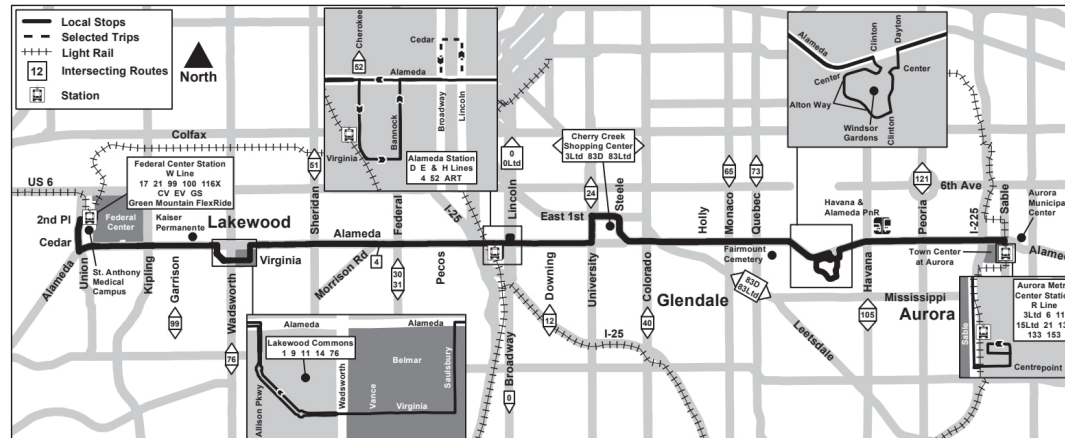

3 Alameda Avenue

አለሜዳ አሽቲ

Route 3 Alameda Avenue Effective: 4 January 2026
Map Revised: 4 January 2026

የበዓል መርሃ ግብር

የRTD አገልግሎቶች የአዲስ ዓመት ቀን፣ የመታሰቢያ ቀን፣ የነፃነት ቀን፣ የሰራተኛ ቀን፣ የምስጋና ቀን እና የገና ቀንን በተመለከተ የአሁኑ/የበዓል መርሃ ግብርን ይከተላሉ።

Federal Center Station - Gate N	Alameda - Union	Alameda - Kipling	Allison-Virginia Lakewood Commons Gate B [Ar]	Allison-Virginia Lakewood Commons Gate B [Lv]	Alameda - Sheridan	Alameda - Federal	Alameda Station Gate D [Ar]	Alameda Station - Gate D [Lv]	Lincoln - Alameda	Alameda - Lincoln	1st - University	Alameda - Colorado	Alameda - Monaco	Alton - Clinton	Alameda - Havana	Aurora Metro Center Station - Gate F
07:20	07:25	07:28	07:33	07:34	07:44	07:51	07:58	07:58	08:01							
08:20	08:25	08:28	08:33	08:04	08:14	08:21	08:28	08:30	08:01	08:34	08:39	08:44	08:49	08:56	09:00	09:09
09:20	09:25	09:28	09:33	08:34	08:44	08:51	08:58	08:58	09:01							
10:20	10:25	10:28	10:33	09:04	09:14	09:21	09:28	09:30		09:34	09:39	09:44	09:49	09:56	10:00	10:09
11:16	11:21	11:24	11:29	09:34	09:44	09:51	09:58	09:58	10:01							
12:13	12:18	12:21	12:26	10:34	10:44	10:51	10:58	10:58	11:01							
				11:34	11:44	11:51	11:58	11:58	12:01							
				12:28	12:38	12:45	12:52	12:53	12:56							