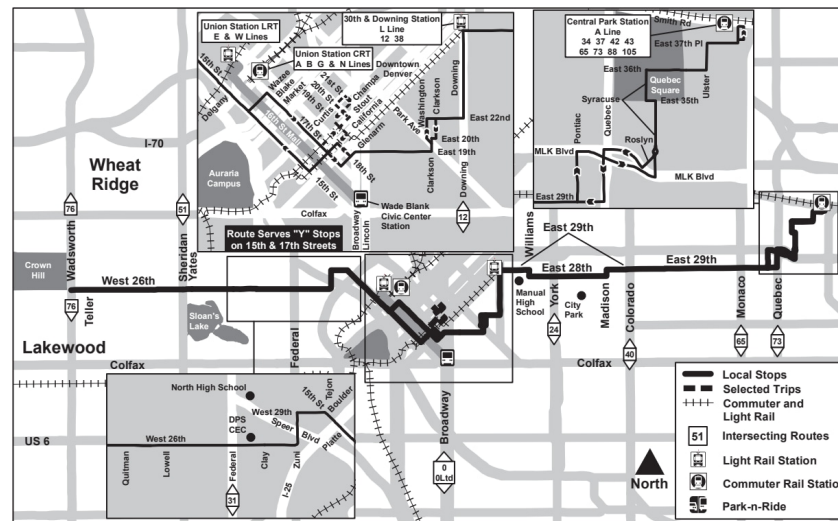

## 28th Avenue

Route 28 28th Avenue Effective: 4 January 2026  
Map Revised: 4 January 2026

### Holiday schedule

RTD services follow a Sunday/Holiday schedule on New Year's Day, Memorial Day, Independence Day, Labor Day, Thanksgiving Day, and Christmas Day

## RTD PARKING

Olde Town Arvada Station | 400 spaces  
5575 Vance St, Arvada 80002

30th / Downing Station | 27 spaces  
2999 Downing St, Denver 80205

Central Park Station | 1500 spaces  
8200 Smith Rd, Denver 80207