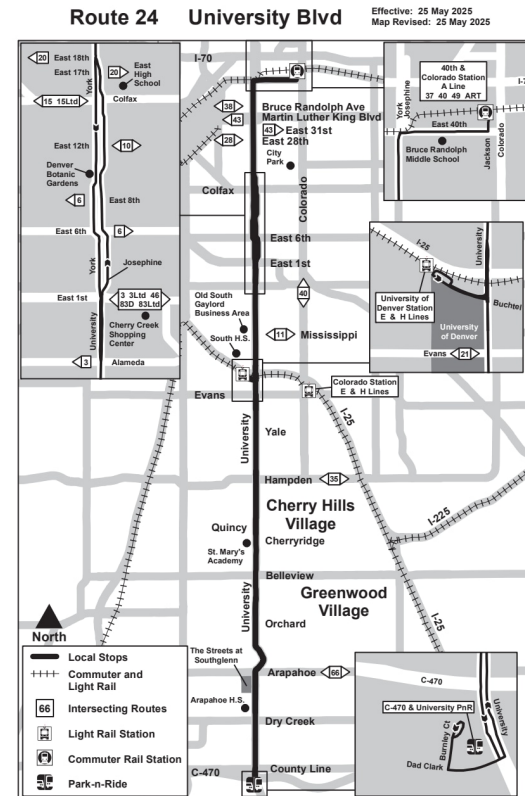

24

University Blvd

Holiday schedule

RTD services follow a Sunday/Holiday schedule on New Year's Day, Memorial Day, Independence Day, Labor Day, Thanksgiving Day, and Christmas Day

Legend

C-470 &...

04:37

05:37

Stop / Station...

AM

PM

24

JANUARY 4, 2026 - MAY 23, 2026

NORTHBOUND | MONDAY - FRIDAY

C-470 & University...	University - Dry Creek	University - Arapahoe	University - Hampden	University - Evans	University of Denver...	Josephine - 1st	Josephine - Colfax	York - MLK Blvd	40th & Colorado...
04:37	04:43	04:47	04:56	05:01	05:04	05:14	05:21	05:26	05:33
05:37	05:43	05:47	05:56	06:01	06:04	06:14	06:21	06:26	06:33
06:32	06:39	06:43	06:54	07:01	07:04	07:15	07:23	07:29	07:36
07:28	07:35	07:39	07:54	08:01	08:04	08:16	08:24	08:30	08:37
08:34	08:41	08:45	08:55	09:01	09:05	09:16	09:24	09:30	09:37
09:34	09:41	09:45	09:55	10:01	10:05	10:16	10:24	10:30	10:37
10:34	10:41	10:45	10:55	11:01	11:05	11:16	11:24	11:30	11:37
11:31	11:38	11:42	11:52	11:58	12:02	12:15	12:24	12:31	12:38
12:31	12:38	12:42	12:52	12:58	01:02	01:15	01:24	01:31	01:38
01:31	01:38	01:42	01:52	01:58	02:02	02:15	02:24	02:31	02:38
02:31	02:38	02:42	02:52	02:58	03:02	03:15	03:24	03:31	03:38
					03:47(s)	04:02(s)	04:14(s)	04:21(s)	04:28
03:28	03:36	03:40	03:52	03:59	04:03	04:18	04:30	04:37	04:44
04:28	04:36	04:40	04:52	04:59	05:03	05:18	05:30	05:37	05:44
05:31	05:39	05:43	05:53	05:59	06:03	06:16	06:25	06:31	06:38
06:31	06:39	06:43	06:53	06:59	07:03	07:16	07:25	07:31	07:38
07:32	07:39	07:43	07:53	07:59	08:03	08:15	08:23	08:28	08:34
08:32	08:39	08:43	08:53	08:59	09:03	09:15	09:23	09:28	09:34
09:32	09:39	09:43	09:53	09:59	10:03	10:15	10:23	10:28	10:34
10:32	10:39	10:43	10:53	10:59	11:03	11:15	11:23	11:28	11:34
11:32	11:39	11:43	11:53	11:59	12:03	12:15	12:23	12:28	12:34

CUSTOMER ASSISTANCE

Customer Care

303.299.6000 (TTY) 711

Monday - Friday: 6 a.m. - 8 p.m.

Saturday - Sunday: 9 a.m. - 6 p.m.

Visit us online: www.rtd-denver.com

Check schedules

View route maps