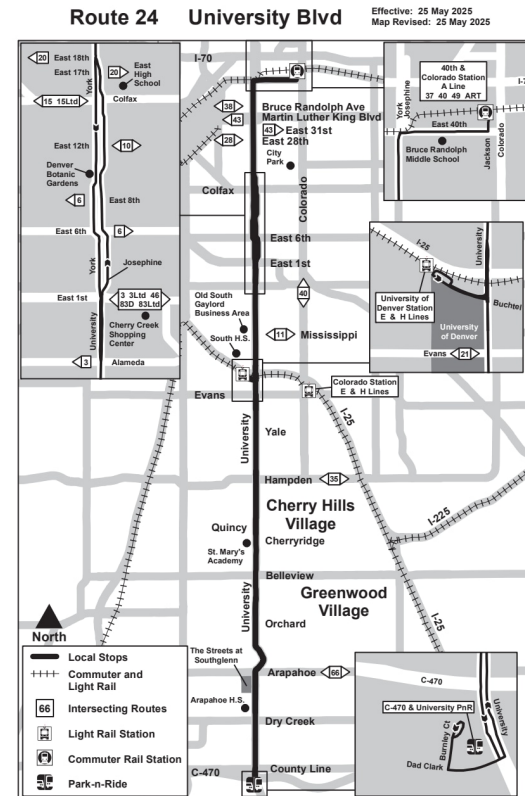

24

University Blvd

Holiday schedule

RTD services follow a Sunday/Holiday schedule on New Year's Day, Memorial Day, Independence Day, Labor Day, Thanksgiving Day, and Christmas Day

Legend

C-470 &...

06:37

07:36

Stop / Station...

AM

PM

24

JANUARY 4, 2026 - MAY 23, 2026

NORTHBOUND | SUNDAY/HOLIDAY

C-470 & University...	University - Dry Creek	University - Arapahoe	University - Hampden	University - Evans	University of Denver...	Josephine - 1st	Josephine - Colfax	York - MLK Blvd	40th & Colorado...
06:37	06:43	06:46	06:55	07:01	07:04	07:13	07:20	07:25	07:31
07:36	07:43	07:46	07:55	08:01	08:04	08:14	08:21	08:26	08:32
08:36	08:43	08:46	08:55	09:01	09:04	09:14	09:21	09:26	09:32
09:36	09:43	09:46	09:55	10:01	10:04	10:14	10:21	10:26	10:32
10:36	10:43	10:46	10:55	11:01	11:04	11:14	11:21	11:26	11:32
11:33	11:40	11:43	11:52	11:58	12:02	12:14	12:22	12:27	12:33
12:33	12:40	12:43	12:52	12:58	01:02	01:14	01:22	01:27	01:33
01:33	01:40	01:43	01:52	01:58	02:02	02:14	02:22	02:27	02:33
02:33	02:40	02:43	02:52	02:58	03:02	03:14	03:22	03:27	03:33
03:34	03:41	03:44	03:53	03:59	04:03	04:14	04:22	04:27	04:33
04:34	04:41	04:44	04:53	04:59	05:03	05:14	05:22	05:27	05:33
05:35	05:42	05:45	05:54	05:59	06:03	06:14	06:22	06:27	06:33
06:35	06:42	06:45	06:54	06:59	07:03	07:14	07:22	07:27	07:33
07:35	07:42	07:45	07:54	07:59	08:03	08:14	08:22	08:27	08:33
08:35	08:42	08:45	08:54	08:59	09:03	09:14	09:22	09:27	09:33

Find parking locations

Sign up for Aervice Alerts

Lost and Found

303.299.6000 (option 3)

Schedules and Services

Scan here for schedules and services

Transit Watch

Have security or safety concerns?
Download RTD Transit Watch now or
call 303.299.2911

40th / Colorado Station | 200 spaces
4220 Garfield St, Denver 80216