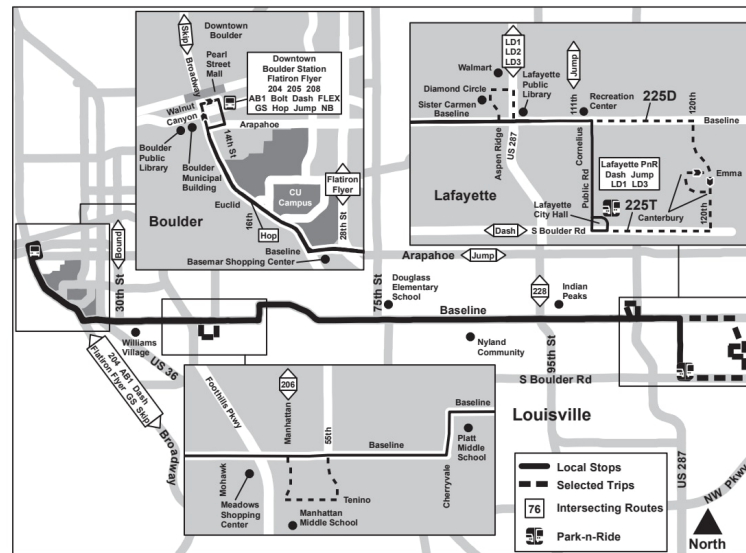

225/225D/225T

Boulder / Lafayette via Baseline

Route 225 Boulder/Lafayette

Holiday schedule

RTD services follow a Sunday/Holiday schedule on New Year's Day, Memorial Day, Independence Day, Labor Day, Thanksgiving Day, and Christmas Day

Legend

Downtown...

Stop / Station...

06:00

AM

06:25

PM