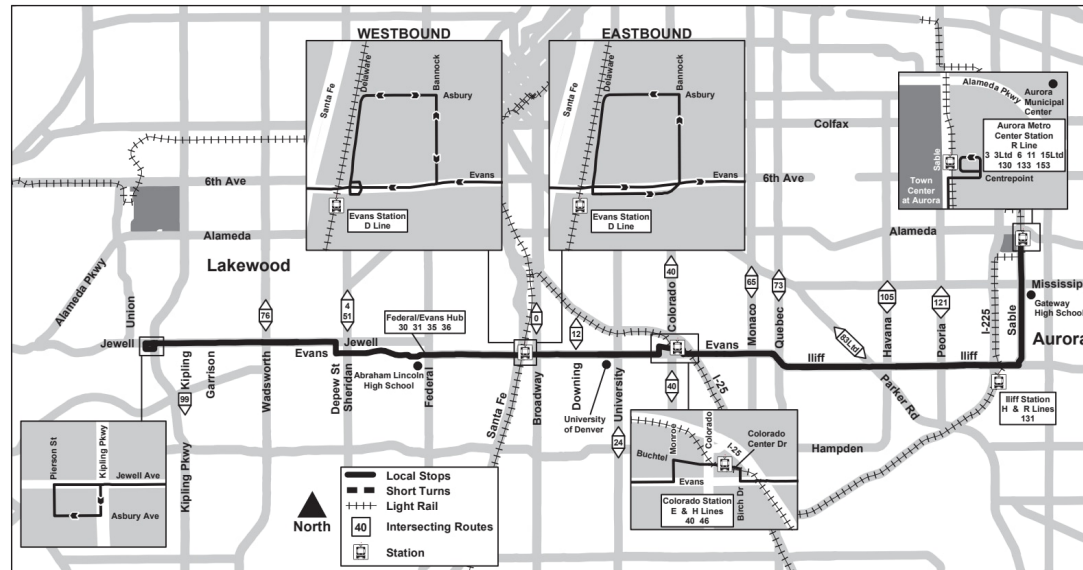

21

Evans Avenue

Route 21 Evans Avenue Effective: 31 August 2025
Map Revised: 31 August 2025

Holiday schedule

RTD services follow a Sunday/Holiday schedule on New Year's Day, Memorial Day, Independence Day, Labor Day, Thanksgiving Day, and Christmas Day

Legend

Aurora Metro...

04:53
05:18

Stop / Station...

AM
PM

21

JANUARY 4, 2026 - MAY 23, 2026

WESTBOUND | MONDAY - FRIDAY

Aurora Metro Center Station..	Iliff - Blackhawk	Iliff - Havana	Evans - Monaco	Colorado Station Gate F...	Colorado Station - Gate...	Evans - University	Evans Station Gate C [Ar]	Evans Station Gate C [Lv]	Evans - Federal	Evans - Sheridan	Jewell - Wadsworth	Jewell - Garrison	Pierson - Jewell
06:47	06:58	07:06	07:17	07:24	07:25	07:31	07:41	07:45	07:55	08:01	08:07	08:09	08:13
07:50	07:59	08:07	08:16	08:23	08:24	08:29	08:39	08:43	08:52	08:57	09:03	09:05	09:09
08:50	08:59	09:07	09:16	09:23	09:24	09:29	09:39	09:43	09:52	09:57	10:03	10:05	10:09
09:51	10:00	10:07	10:16	10:23	10:24	10:29	10:39	10:43	10:52	10:56	11:01	11:03	11:07
10:51	11:00	11:07	11:16	11:23	11:24	11:29	11:39	11:43	11:52	11:56	12:01	12:03	12:07
11:51	12:00	12:07	12:16	12:23	12:24	12:29	12:39	12:43	12:52	12:56	01:01	01:03	01:07

RTD PARKING

Iliff Station | 600 spaces
14030 E Iliff Ave, Aurora 80014

Aurora Metro Center Station | 145 spaces
14555 E Centrepont Dr, Aurora 80012

Evans Station | 99 spaces
2151 S Delaware St, Denver 80223