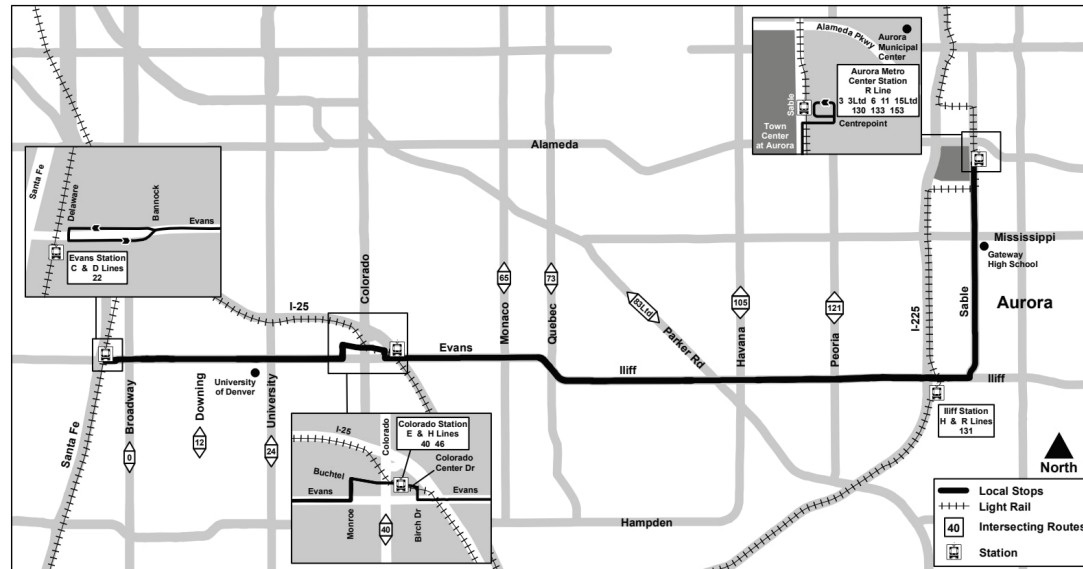

21

East Evans Avenue 이스트 에반스 애비뉴

Route 21 East Evans Avenue Effective: 7 June 2026
Map Revised: 7 June 2026

휴일 일정

RTD 서비스는 설날, 현충일, 독립기념일, 노동절, 추수감사절, 성탄절의 일요일/공휴일 일정을 따릅니다.

범례

Evans Station - ...

05:10
05:40

정류장 / 역 이름

AM
PM

21

2026년 6월 7일 - 2026년 9월 26일

동행 | 월요일 - 금요일

Evans Station - Gate C	Evans - University	Colorado Station - Gate B [Ar]	Colorado Station - Gate B [Lv]	Evans - Monaco	Iliff - Havana	Iliff - Blackhawk	Aurora Metro Center Station -...
05:10	05:17	05:26	05:27	05:34	05:45	05:51	06:00
05:40	05:47	05:56	05:57	06:04	06:15	06:21	06:30
06:10	06:18	06:28	06:29	06:36	06:47	06:53	07:02
06:25	06:33	06:43	06:44	06:51	07:02	07:08	07:17
06:40	06:48	06:58	06:59	07:06	07:17	07:23	07:32
06:55	07:03	07:13	07:14	07:21	07:32	07:38	07:47
07:10	07:18	07:28	07:29	07:36	07:48	07:55	08:05
07:25	07:33	07:43	07:44	07:51	08:03	08:10	08:20
07:40	07:48	07:58	07:59	08:06	08:18	08:25	08:35
07:55	08:03	08:13	08:14	08:21	08:33	08:40	08:50
08:10	08:18	08:28	08:29	08:36	08:48	08:55	09:05
08:25	08:33	08:43	08:44	08:51	09:03	09:10	09:20
08:40	08:48	08:56	08:57	09:04	09:16	09:23	09:33
08:55	09:03	09:11	09:12	09:19	09:31	09:38	09:48
09:10	09:18	09:26	09:27	09:34	09:46	09:53	10:03
09:25	09:33	09:41	09:42	09:49	10:01	10:08	10:18
09:40	09:48	09:56	09:57	10:04	10:15	10:22	10:32
09:55	10:03	10:11	10:12	10:19	10:30	10:37	10:47
10:10	10:17	10:24	10:25	10:32	10:44	10:51	11:01
10:25	10:32	10:39	10:40	10:47	10:59	11:06	11:16
10:40	10:47	10:54	10:55	11:02	11:14	11:21	11:31
10:55	11:02	11:09	11:10	11:17	11:29	11:36	11:46
11:10	11:17	11:24	11:25	11:32	11:44	11:51	12:01
11:25	11:32	11:39	11:40	11:47	11:59	12:06	12:16
11:40	11:47	11:54	11:55	12:02	12:14	12:21	12:31
11:55	12:02	12:09	12:10	12:17	12:29	12:36	12:46
12:10	12:17	12:24	12:25	12:32	12:44	12:51	01:01