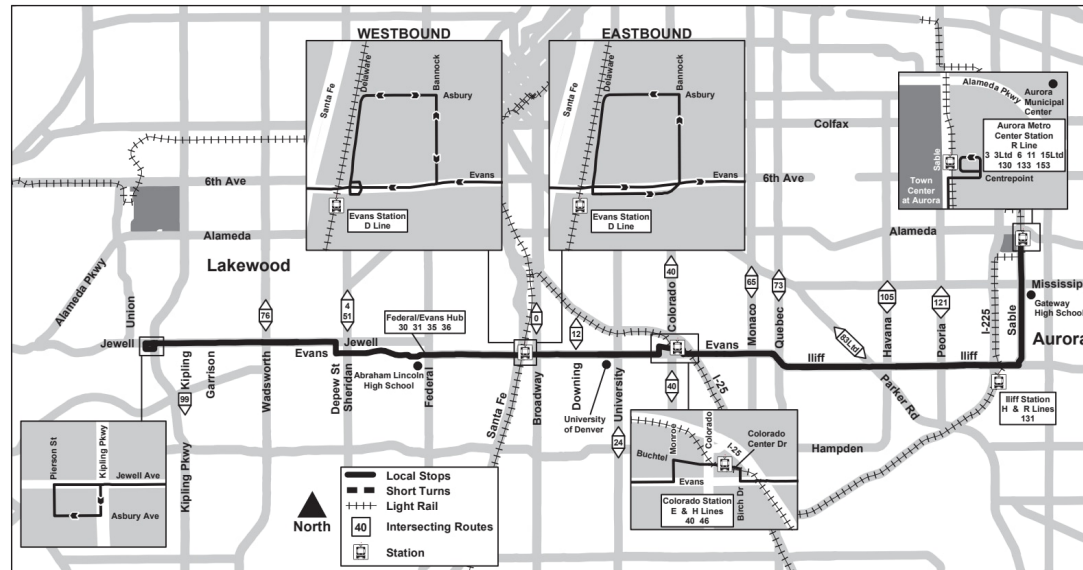

21

Evans Avenue የኢንጎን አሽቲ

Route 21 Evans Avenue Effective: 31 August 2025
Map Revised: 31 August 2025

የባላ መርሃ ግብር

የRTD አገልግሎቶች የአዲስ ዓመት ቀን፣ የመታሰቢያ ቀን፣ የነፃነት ቀን፣ የሰራተኛ ቀን፣ የምስጋና ቀን እና የገና ቀንን በተመለከተ የአሁኑ/የባላ መርሃ ግብርን ይከተላሉ።

Pierson - Jewell	Jewell - Garrison	Jewell - Wadsworth	Evans - Sheridan	Evans - Federal	Evans Station Gate A [Ar]	Evans Station Gate A [Lv]	Evans - University	Colorado Station - Gate...	Colorado Station - Gate...	Evans - Monaco	Iliff - Havana	Iliff - Blackhawk	Aurora Metro Center Station...
05:52	05:56	06:00	06:05	06:10	06:19	06:20	06:28	06:36	06:37	06:45	06:58	07:05	07:15
06:21	06:25	06:28	06:33	06:38	06:47	06:49	06:56	07:03	07:04	07:11	07:23	07:30	07:39
06:51	06:55	06:58	07:03	07:08	07:17	07:19	07:26	07:33	07:34	07:41	07:53	08:00	08:09
07:21	07:25	07:28	07:33	07:38	07:47	07:49	07:56	08:03	08:05	08:12	08:23	08:29	08:37
08:07	08:11	08:14	08:19	08:24	08:32	08:34	08:41	08:48	08:50	08:57	09:08	09:14	09:22
09:07	09:11	09:14	09:19	09:24	09:32	09:34	09:41	09:48	09:50	09:57	10:08	10:14	10:22
10:07	10:11	10:14	10:19	10:24	10:32	10:34	10:41	10:48	10:50	10:56	11:07	11:12	11:20
11:07	11:11	11:14	11:19	11:24	11:32	11:34	11:41	11:48	11:50	11:56	12:07	12:12	12:20
12:07	12:11	12:14	12:19	12:24	12:32	12:34	12:41	12:48	12:50	12:56	01:07	01:12	01:20

Colorado Station | 363 ቦታዎች

4300 E Colorado Center Dr, Denver 80222

Iliff Station | 600 ቦታዎች

14030 E Iliff Ave, Aurora 80014

Aurora Metro Center Station | 145 ቦታዎች

14555 E Centrepoint Dr, Aurora 80012