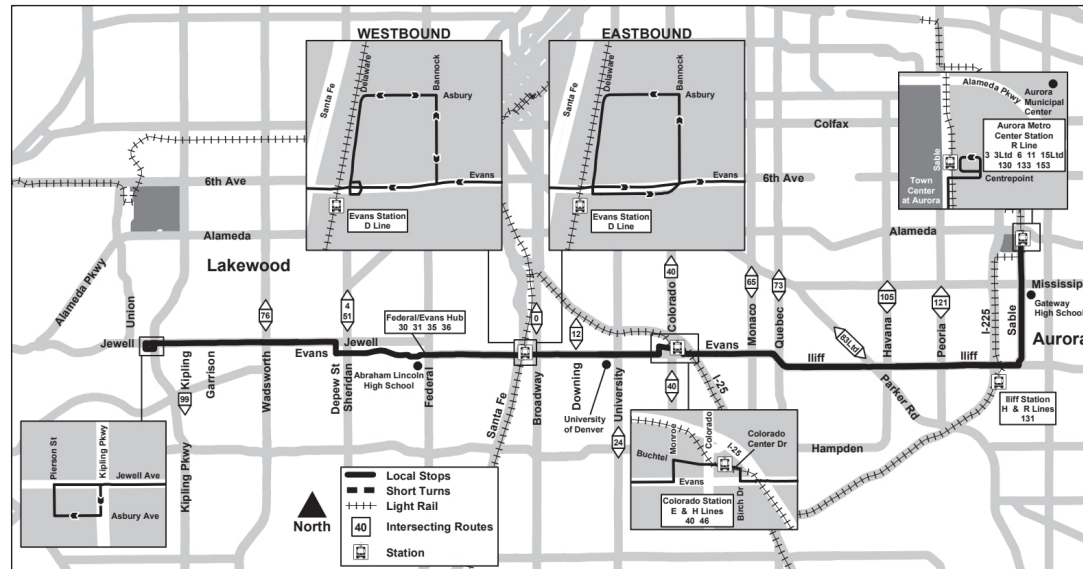

## Evans Avenue

Route 21 Evans Avenue Effective: 31 August 2025  
Map Revised: 31 August 2025

### Holiday schedule

RTD services follow a Sunday/Holiday schedule on New Year's Day, Memorial Day, Independence Day, Labor Day, Thanksgiving Day, and Christmas Day

Pierson - Jewell	Jewell - Garrison	Jewell - Wadsworth	Evans - Sheridan	Evans - Federal	Evans Station Gate A [Ar]	Evans Station Gate A [Lv]	Evans - University	Colorado Station - Gate...	Colorado Station - Gate...	Evans - Monaco	Iliff - Havana	Iliff - Blackhawk	Aurora Metro Center Station...
05:52	05:56	06:00	06:05	06:10	06:19	06:20	06:28	06:36	06:37	06:45	06:58	07:05	07:15
06:21	06:25	06:28	06:33	06:38	06:47	06:49	06:56	07:03	07:04	07:11	07:23	07:30	07:39
06:51	06:55	06:58	07:03	07:08	07:17	07:19	07:26	07:33	07:34	07:41	07:53	08:00	08:09
07:21	07:25	07:28	07:33	07:38	07:47	07:49	07:56	08:03	08:05	08:12	08:23	08:29	08:37
08:07	08:11	08:14	08:19	08:24	08:32	08:34	08:41	08:48	08:50	08:57	09:08	09:14	09:22
09:07	09:11	09:14	09:19	09:24	09:32	09:34	09:41	09:48	09:50	09:57	10:08	10:14	10:22
10:07	10:11	10:14	10:19	10:24	10:32	10:34	10:41	10:48	10:50	10:56	11:07	11:12	11:20
11:07	11:11	11:14	11:19	11:24	11:32	11:34	11:41	11:48	11:50	11:56	12:07	12:12	12:20
12:07	12:11	12:14	12:19	12:24	12:32	12:34	12:41	12:48	12:50	12:56	01:07	01:12	01:20

## RTD PARKING

Iliff Station | 600 spaces  
14030 E Iliff Ave, Aurora 80014

Aurora Metro Center Station | 145 spaces  
14555 E Centrepont Dr, Aurora 80012

Evans Station | 99 spaces  
2151 S Delaware St, Denver 80223