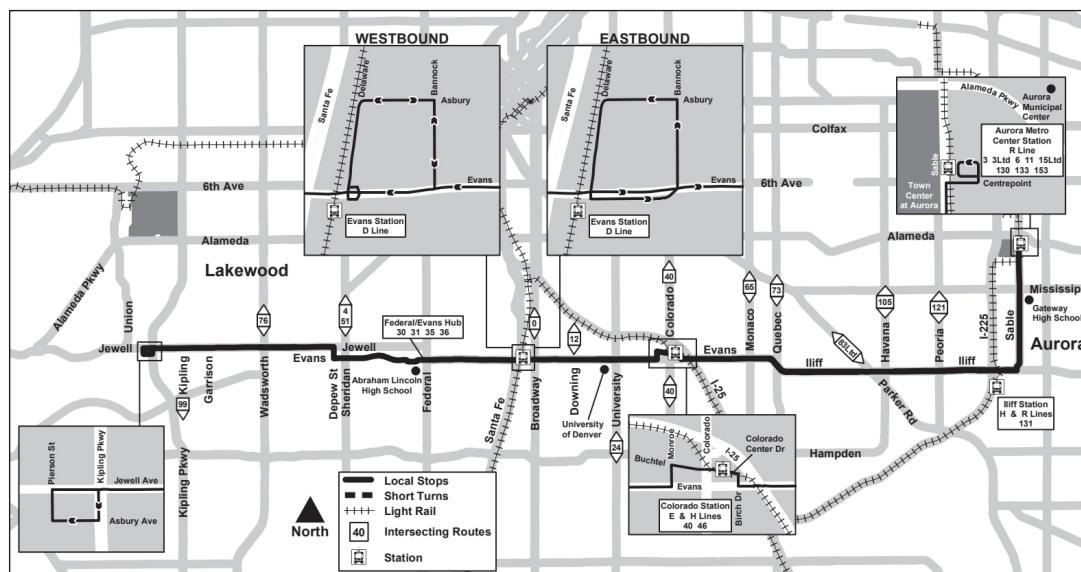

21

Evans Avenue Avenue Evans

Route 21 Evans Avenue Effective: 31 August 2025
Map Revised: 31 August 2025

Calendrier des vacances

Les services RTD suivent un horaire dimanche/vacances le jour de l'an, Memorial Day, Independence Day, Labor Day, Thanksgiving Day et le jour de Noël.

Pierson - Jewell	Jewell - Garrison	Jewell - Wadsworth	Evans - Sheridan	Evans - Federal	Evans Station Gate A [Ar]	Evans Station Gate A [Lv]	Evans - University	Colorado Station - Gate...	Colorado Station - Gate...	Evans - Monaco	Iliff - Havana	Iliff - Blackhawk	Aurora Metro Center Station...
08:13	08:17	08:20	08:25	08:30	08:37	08:39	08:46	08:52	08:53	09:00	09:09	09:15	09:24
09:13	09:17	09:20	09:25	09:30	09:37	09:39	09:46	09:52	09:53	10:00	10:09	10:15	10:24
						10:39	10:46	10:51	10:52	10:59	11:07	11:13	11:22
						11:39	11:46	11:51	11:52	11:59	12:07	12:13	12:22
						12:39	12:46	12:51	12:52	12:59	01:07	01:13	01:22