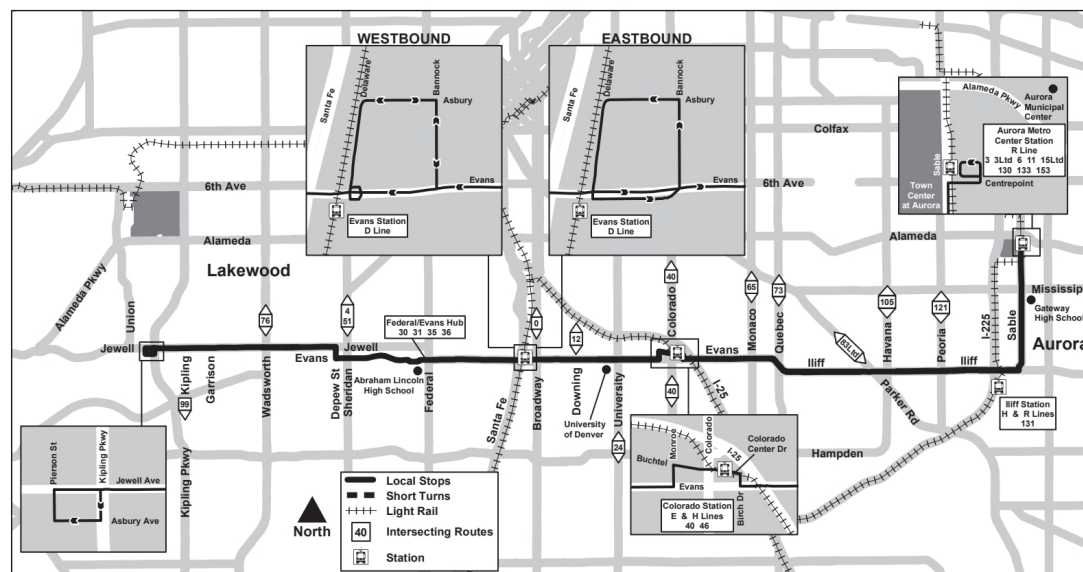

## Evans Avenue ЭВАНС-АВЕНЮ

Route 21 Evans Avenue Effective: 31 August 2025  
Map Revised: 31 August 2025

Pierson - Jewell	Jewell - Garrison	Jewell - Wadsworth	Evans - Sheridan	Evans - Federal	Evans Station Gate A [Ar]	Evans Station Gate A [Lv]	Evans - University	Colorado Station - Gate...	Colorado Station - Gate...	Evans - Monaco	Iliff - Havana	Iliff - Blackhawk	Aurora Metro Center Station...
05:51	05:55	05:59	06:05	06:11	06:19	06:21	06:29	06:36	06:37	06:43	06:53	06:59	07:08
06:21	06:25	06:29	06:35	06:41	06:49	06:51	06:59	07:06	07:07	07:13	07:23	07:29	07:38
06:51	06:55	06:59	07:05	07:11	07:19	07:21	07:29	07:36	07:37	07:43	07:53	07:59	08:08
07:23	07:27	07:31	07:36	07:41	07:49	07:51	07:58	08:04	08:05	08:11	08:20	08:26	08:35
08:10	08:14	08:18	08:23	08:28	08:36	08:38	08:45	08:51	08:52	08:58	09:07	09:13	09:22
09:10	09:14	09:18	09:23	09:28	09:36	09:38	09:45	09:51	09:52	09:58	10:07	10:13	10:22
10:10	10:14	10:18	10:23	10:28	10:36	10:38	10:45	10:51	10:52	10:58	11:07	11:13	11:22
11:11	11:15	11:18	11:23	11:28	11:36	11:38	11:45	11:51	11:52	11:58	12:07	12:13	12:21
12:11	12:15	12:18	12:23	12:28	12:36	12:38	12:45	12:51	12:52	12:58	01:07	01:13	01:21

## ПАРКОВКА RTD

Evans Station | 99 пространства  
2151 S Delaware St, Denver 80223

Colorado Station | 363 пространства  
4300 E Colorado Center Dr, Denver 80222

Iliff Station | 600 пространства  
14030 E Iliff Ave, Aurora 80014