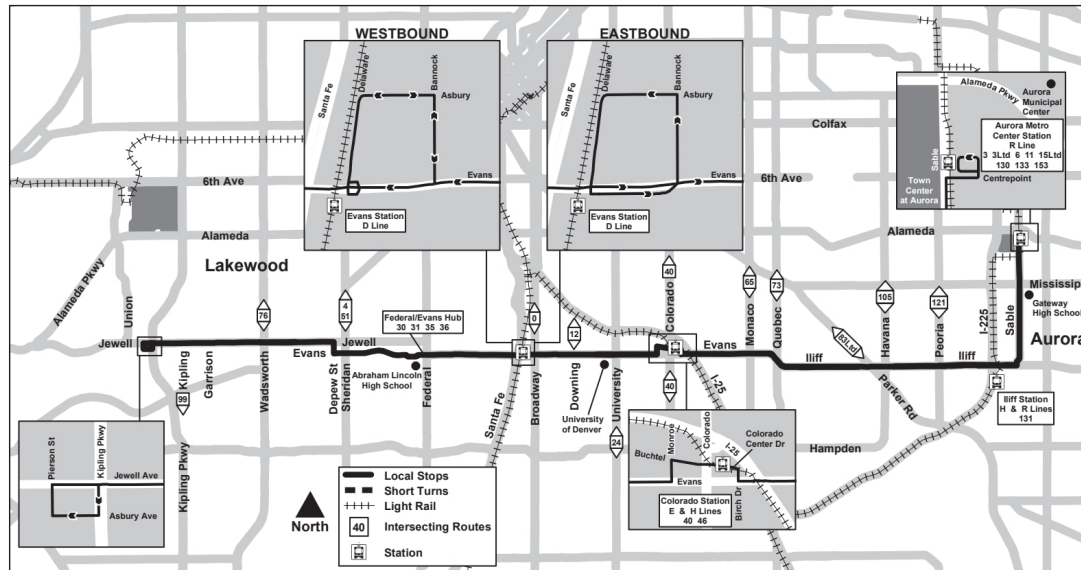

21

Evans Avenue 에반스 애비뉴

Route 21 Evans Avenue Effective: 31 August 2025
Map Revised: 31 August 2025

휴일 일정

RTD 서비스는 설날, 현충일, 독립기념일, 노동절, 추수감사절, 성탄절의 일요일/공휴일 일정을 따릅니다.

범례

Pierson - Jewell

정류장 / 역 이름

Pierson - Jewell	Jewell - Garrison	Jewell - Wadsworth	Evans - Sheridan	Evans - Federal	Evans Station Gate A [Ar]	Evans Station Gate A [Lv]	Evans - University	Colorado Station - Gate...	Colorado Station - Gate...	Evans - Monaco	Iliff - Havana	Iliff - Blackhawk	Aurora Metro Center Station...
05:51	05:55	05:59	06:05	06:11	06:19	06:21	06:29	06:36	06:37	06:43	06:53	06:59	07:08
06:21	06:25	06:29	06:35	06:41	06:49	06:51	06:59	07:06	07:07	07:13	07:23	07:29	07:38
06:51	06:55	06:59	07:05	07:11	07:19	07:21	07:29	07:36	07:37	07:43	07:53	07:59	08:08
07:23	07:27	07:31	07:36	07:41	07:49	07:51	07:58	08:04	08:05	08:11	08:20	08:26	08:35
08:10	08:14	08:18	08:23	08:28	08:36	08:38	08:45	08:51	08:52	08:58	09:07	09:13	09:22
09:10	09:14	09:18	09:23	09:28	09:36	09:38	09:45	09:51	09:52	09:58	10:07	10:13	10:22
10:10	10:14	10:18	10:23	10:28	10:36	10:38	10:45	10:51	10:52	10:58	11:07	11:13	11:22
11:11	11:15	11:18	11:23	11:28	11:36	11:38	11:45	11:51	11:52	11:58	12:07	12:13	12:21
12:11	12:15	12:18	12:23	12:28	12:36	12:38	12:45	12:51	12:52	12:58	01:07	01:13	01:21