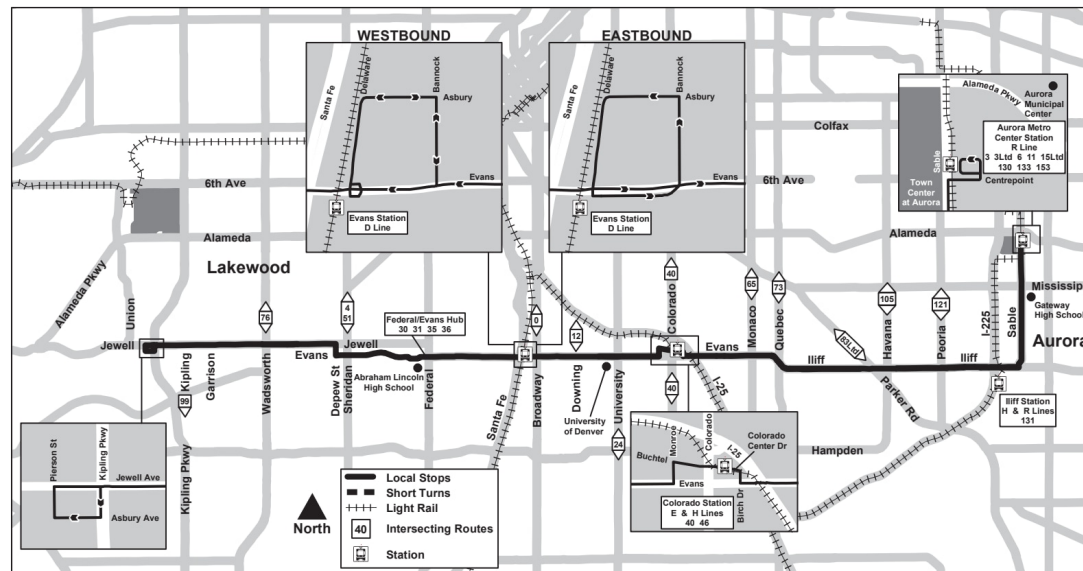

## Evans Avenue Avenue Evans

Route 21 Evans Avenue Effective: 31 August 2025  
Map Revised: 31 August 2025

### Calendrier des vacances

Les services RTD suivent un horaire dimanche/vacances le jour de l'an, Memorial Day, Independence Day, Labor Day, Thanksgiving Day et le jour de Noël.

Pierson - Jewell	Jewell - Garrison	Jewell - Wadsworth	Evans - Sheridan	Evans - Federal	Evans Station Gate A [Ar]	Evans Station Gate A [Lv]	Evans - University	Colorado Station - Gate...	Colorado Station - Gate...	Evans - Monaco	Iliff - Havana	Iliff - Blackhawk	Aurora Metro Center Station...
05:51	05:55	05:59	06:05	06:11	06:19	06:21	06:29	06:36	06:37	06:43	06:53	06:59	07:08
06:21	06:25	06:29	06:35	06:41	06:49	06:51	06:59	07:06	07:07	07:13	07:23	07:29	07:38
06:51	06:55	06:59	07:05	07:11	07:19	07:21	07:29	07:36	07:37	07:43	07:53	07:59	08:08
07:23	07:27	07:31	07:36	07:41	07:49	07:51	07:58	08:04	08:05	08:11	08:20	08:26	08:35
08:10	08:14	08:18	08:23	08:28	08:36	08:38	08:45	08:51	08:52	08:58	09:07	09:13	09:22
09:10	09:14	09:18	09:23	09:28	09:36	09:38	09:45	09:51	09:52	09:58	10:07	10:13	10:22
10:10	10:14	10:18	10:23	10:28	10:36	10:38	10:45	10:51	10:52	10:58	11:07	11:13	11:22
11:11	11:15	11:18	11:23	11:28	11:36	11:38	11:45	11:51	11:52	11:58	12:07	12:13	12:21
12:11	12:15	12:18	12:23	12:28	12:36	12:38	12:45	12:51	12:52	12:58	01:07	01:13	01:21

## PARKING RTD

Evans Station | 99 espaces  
2151 S Delaware St, Denver 80223

Colorado Station | 363 espaces  
4300 E Colorado Center Dr, Denver 80222

Iloff Station | 600 espaces  
14030 E Iliff Ave, Aurora 80014