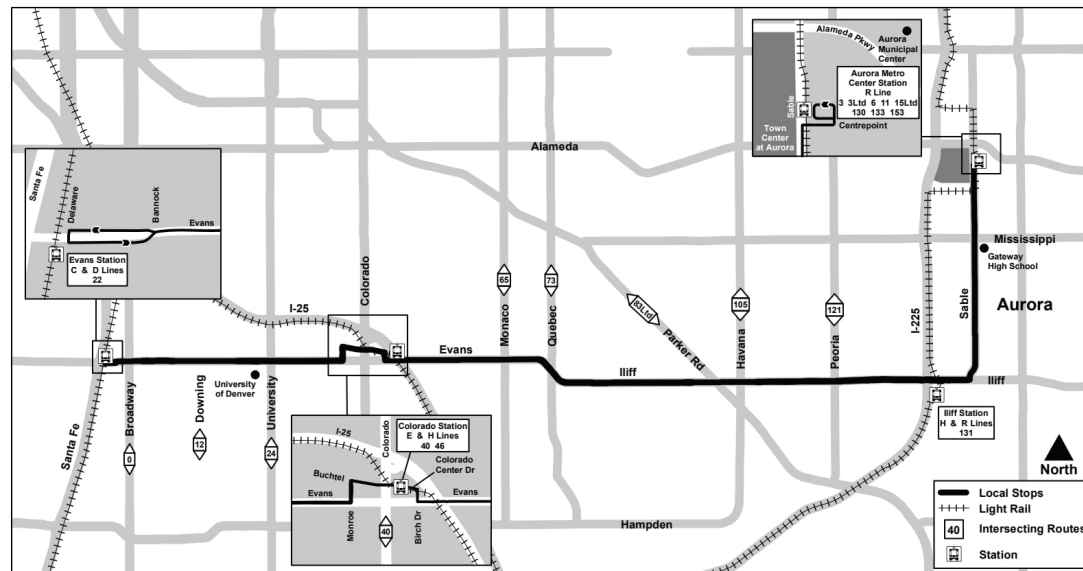

## East Evans Avenue Avenida Evans Este

Route 21 East Evans Avenue Effective: 7 June 2026  
Map Revised: 7 June 2026

Evans Station - Gate C	Evans - University	Colorado Station - Gate B [Ar]	Colorado Station - Gate B [Lv]	Evans - Monaco	Iliff - Havana	Iliff - Blackhawk	Aurora Metro Center Station - ...
06:31	06:39	06:46	06:47	06:53	07:03	07:09	07:18
07:01	07:09	07:16	07:17	07:23	07:33	07:39	07:48
07:31	07:39	07:46	07:47	07:53	08:03	08:09	08:18
08:01	08:08	08:14	08:15	08:21	08:30	08:36	08:45
08:31	08:38	08:44	08:45	08:51	09:00	09:06	09:15
09:31	09:38	09:44	09:45	09:51	10:00	10:06	10:15
10:31	10:38	10:44	10:45	10:51	11:00	11:06	11:15
11:31	11:38	11:44	11:45	11:51	12:00	12:06	12:15
12:31	12:38	12:44	12:45	12:51	01:00	01:06	01:14