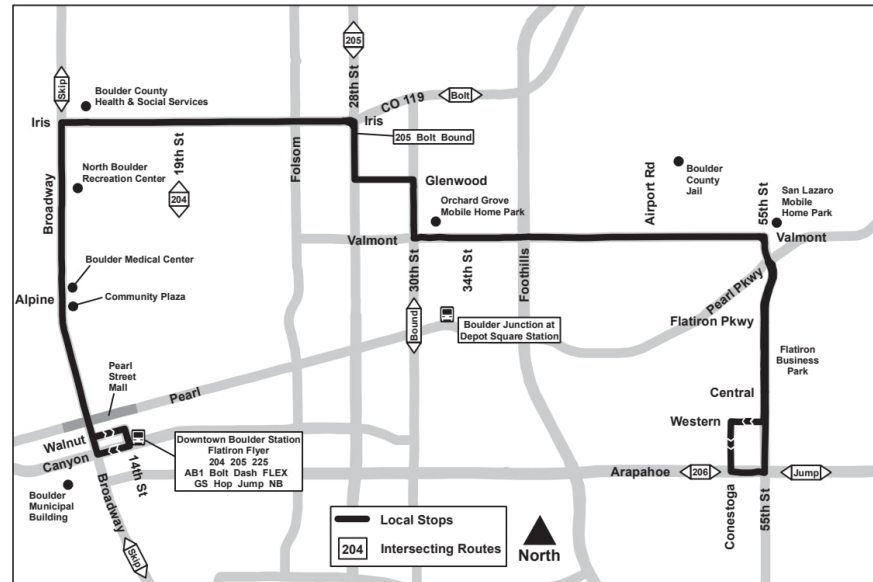

208

Route 208 Iris/Valmont

Effective: 26 May 2024
Map Revised: 26 May 2024

Holiday schedule

RTD services follow a Sunday/Holiday schedule on New Year's Day, Memorial Day, Independence Day, Labor Day, Thanksgiving Day, and Christmas Day

Legend

Downtown Boulder Station -...	Stop / Station Name
08:22	AM
09:22	PM

208

JANUARY 19, 2025 - MAY 24, 2025
EASTBOUND | SATURDAY

Downtown Boulder Station - Gate G	Broadway - Alpine	Iris - Broadway	28th - Iris	Valmont - 34th	55th - Central	Conestoga - Arapahoe
08:22	08:27	08:30	08:34	08:38	08:44	08:46
09:22	09:27	09:30	09:34	09:38	09:44	09:46
10:22	10:27	10:30	10:34	10:38	10:44	10:46
11:22	11:27	11:30	11:34	11:38	11:44	11:46
12:22	12:27	12:30	12:34	12:38	12:44	12:46
01:22	01:27	01:30	01:34	01:38	01:44	01:46
02:22	02:27	02:30	02:34	02:38	02:44	02:46
03:22	03:27	03:30	03:34	03:38	03:44	03:46
04:22	04:27	04:30	04:34	04:38	04:44	04:46
05:22	05:27	05:30	05:34	05:38	05:44	05:46
06:22	06:27	06:30	06:34	06:38	06:44	06:46