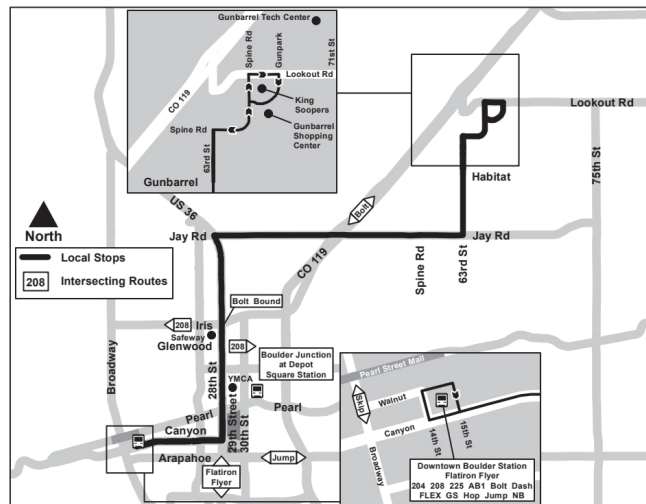

205

28th St / Gunbarrel

28ኛ ጎዳና / ጉንበርል

Route 205 Boulder/Gunbarrel Effective: 29 September 2024
Map Revised: 29 September 2024

የቦዳ መርሃ ግብር

የRTD አገልግሎቶች የአዲስ ዓመት ቀን፣ የመታሰቢያ ቀን፣ የነፃነት ቀን፣ የሰራተኛ ቀን፣ የምስጋና ቀን እና የገና ቀንን በተመለከተ የአሁኑ/የቦዳ መርሃ ግብርን ይከተላሉ።

አፈ ታሪክ

Downtown...

የማቆሚያ / የጣቢያ...

07:37

ኤኤም

08:07

ከሰዓት በኋላ

205

ጁንዋሪ 4፣ 2026 - ሰኔ 6፣ 2026
ወደ ምስራቅ | ቅዳሜ

Downtown Boulder Station -...	28th - Canyon	28th - CO 119	Jay - 28th	Jay - CO 119	63rd - Gunbarrel	Spine - Lookout (Nb)	Gunpark Dr - Lookout Rd
07:37	07:41	07:46	07:49	07:53	07:57	08:00	08:01
08:07	08:11	08:16	08:19	08:23	08:27	08:30	08:31
08:37	08:41	08:46	08:49	08:53	08:57	09:00	09:01
09:07	09:11	09:17	09:20	09:24	09:28	09:31	09:32
09:37	09:41	09:47	09:50	09:54	09:58	10:01	10:02
10:07	10:11	10:17	10:20	10:24	10:28	10:31	10:32
10:37	10:41	10:47	10:50	10:54	10:58	11:01	11:02
11:07	11:11	11:17	11:20	11:24	11:28	11:31	11:32
11:37	11:41	11:47	11:50	11:54	11:58	12:01	12:02
12:07	12:11	12:17	12:20	12:24	12:28	12:31	12:32
12:37	12:41	12:47	12:50	12:54	12:58	01:01	01:02
01:07	01:11	01:17	01:20	01:24	01:28	01:31	01:32
01:37	01:41	01:47	01:50	01:54	01:58	02:01	02:02
02:07	02:11	02:17	02:20	02:24	02:28	02:31	02:32
02:37	02:41	02:47	02:50	02:54	02:58	03:01	03:02
03:07	03:11	03:17	03:20	03:24	03:28	03:31	03:32
03:37	03:41	03:47	03:51	03:55	03:59	04:02	04:03
04:07	04:11	04:17	04:21	04:25	04:29	04:32	04:33
04:37	04:41	04:47	04:51	04:55	04:59	05:02	05:03
05:07	05:11	05:17	05:21	05:25	05:29	05:32	05:33
05:37	05:41	05:47	05:51	05:55	05:59	06:02	06:03
06:07	06:11	06:17	06:21	06:25	06:29	06:32	06:33
06:37	06:41	06:46	06:49	06:53	06:57	07:00	07:01
07:07	07:11	07:16	07:19	07:23	07:27	07:30	07:31
08:07	08:11	08:16	08:19	08:23	08:27	08:30	08:31
09:07	09:11	09:16	09:19	09:23	09:27	09:30	09:31