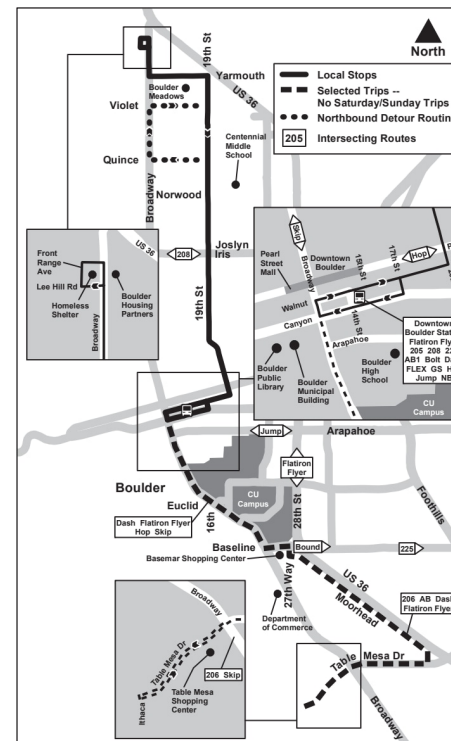

204

Table Mesa / Moorhead / North 19th

Route 204 Table Mesa/Moorhead/North 19th

Holiday schedule

RTD services follow a Sunday/Holiday schedule on New Year's Day, Memorial Day, Independence Day, Labor Day, Thanksgiving Day, and Christmas Day

Legend

Table Mesa -...

06:22

06:51

Stop / Station...

AM

PM