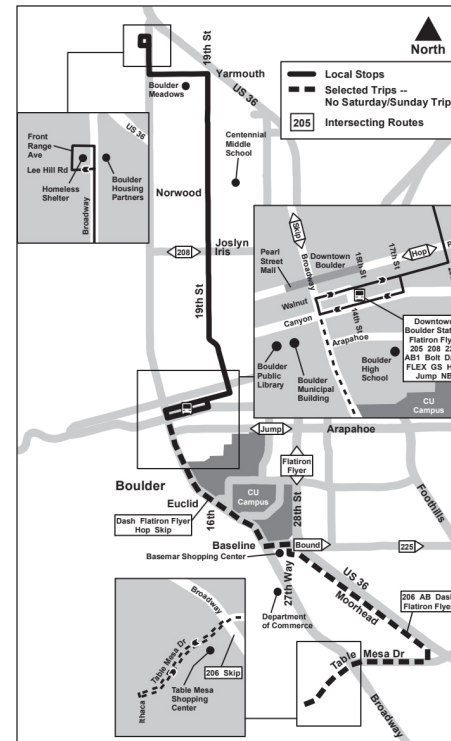

204

Table Mesa / Moorhead / North 19th

Table Mesa / Moorhead / North 19th

Route 204 Table Mesa/Moorhead/North 19th

Calendrier des vacances

Les services RTD suivent un horaire dimanche/vacances le jour de l'an, Memorial Day, Independence Day, Labor Day, Thanksgiving Day et le jour de Noël.

Légende

Downtown...

08:00

09:00

Nom de l'arrêt /...

AM

PM