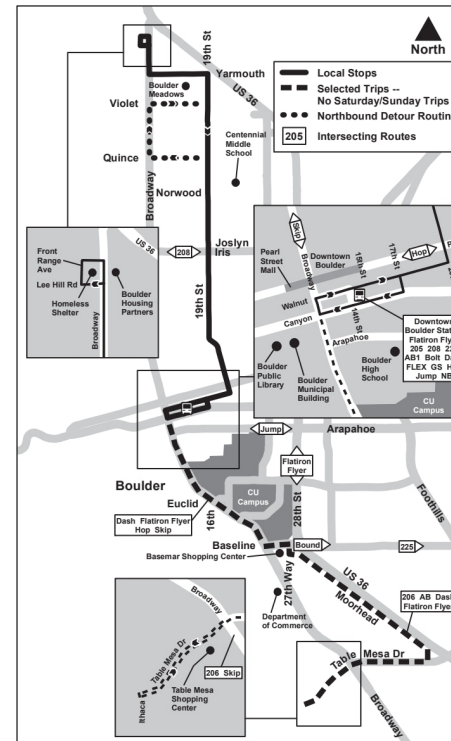

204

Table Mesa / Moorhead / North 19th

Route 204 Table Mesa/Moorhead/North 19th

Holiday schedule

RTD services follow a Sunday/Holiday schedule on New Year's Day, Memorial Day, Independence Day, Labor Day, Thanksgiving Day, and Christmas Day

Legend

Downtown...

07:55

08:55

Stop / Station...

AM

PM