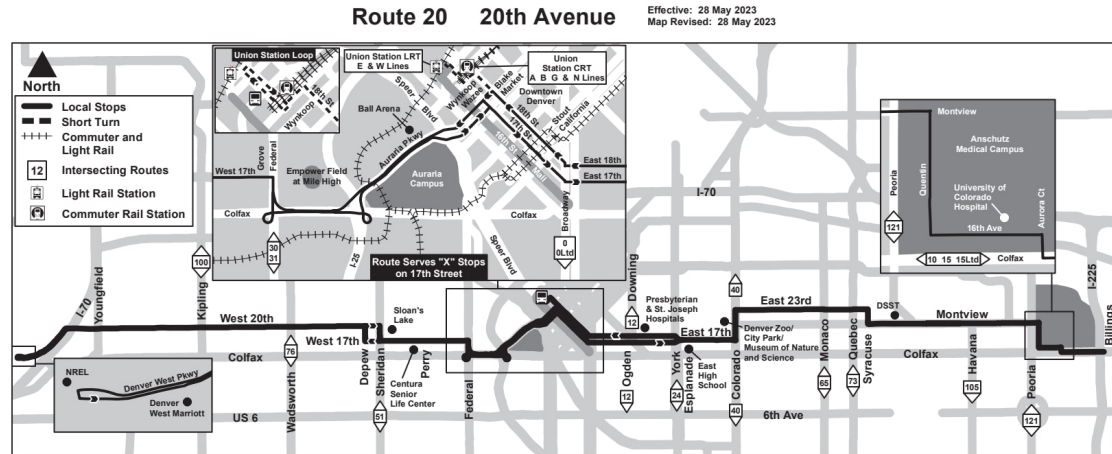

20 20th Avenue

२० औं एभिन्नु

बिदाको तालिका

आरटीडी सेवाहरूले नयाँ वर्षको दिन, स्मृति दिवस, स्वतन्त्रता दिवस, श्रम दिवस, धन्यवाद दिवस, र क्रिसमस दिवसमा आइतबार/बिदाको तालिका पछ्याउँछन्।

किंवदन्ती

National...

05:20

05:50

स्टप / स्टेशनको नाम

बिहान

अपराह्न