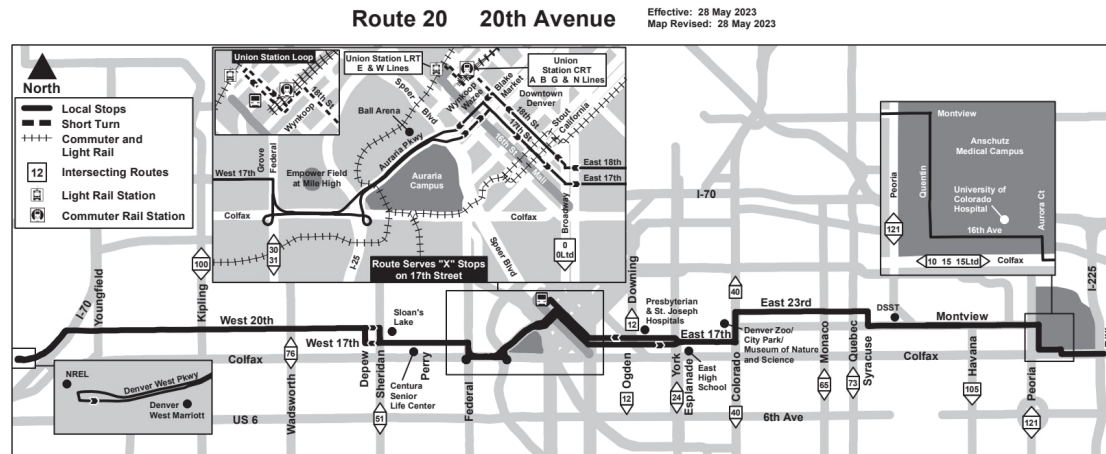

20 20th Avenue

20ኛ አሽኑ

የባህሪ መርሃ ግብር

የRTD አገልግሎቶች የአዲስ ዓመት ቀን፣ የመታሰቢያ ቀን፣ የነፃነት ቀን፣ የሰራተኛ ቀን፣ የምስጋና ቀን እና የገና ቀንን በተመለከተ የአሁኑ/የባህሪ መርሃ ግብርን ይከተላሉ።

አፈ ታሪክ

National...

05:20

05:50

National Renewable Energy Lab	20th - Youngfield	20th - Kipling	20th - Wadsworth	17th - Sheridan	Federal - 17th	Auraria - 9th	Union Station Gate B6	17th - Lawrence	17th - Champa	17th - Downing	17th - York	Colorado - 17th	23rd - Monaco	Montview - Havana	Montview - Peoria	16th - Aurora Ct	Colfax - Billings
							07:07	07:14	07:17	07:24	07:27	07:30	07:36	07:45	07:48	07:51	07:55
							08:07	08:14	08:17	08:24	08:27	08:30	08:36	08:45	08:48	08:51	08:55
							09:07	09:14	09:17	09:24	09:27	09:30	09:36	09:45	09:48	09:51	09:55
							10:07	10:14	10:17	10:24	10:27	10:30	10:36	10:45	10:48	10:51	10:55
							11:07	11:14	11:17	11:24	11:27	11:30	11:36	11:45	11:48	11:51	11:55