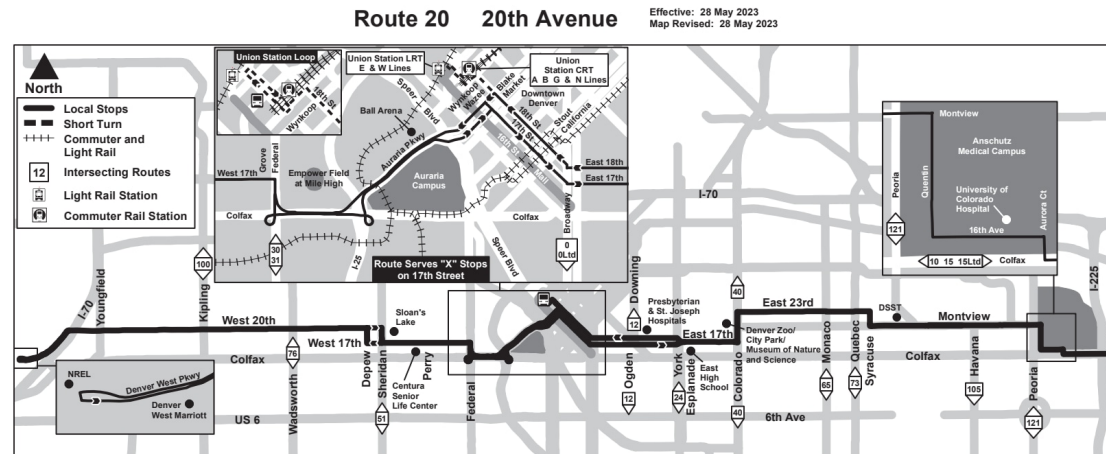

# 20 20th Avenue

## Holiday schedule

RTD services follow a Sunday/Holiday schedule on New Year's Day, Memorial Day, Independence Day, Labor Day, Thanksgiving Day, and Christmas Day