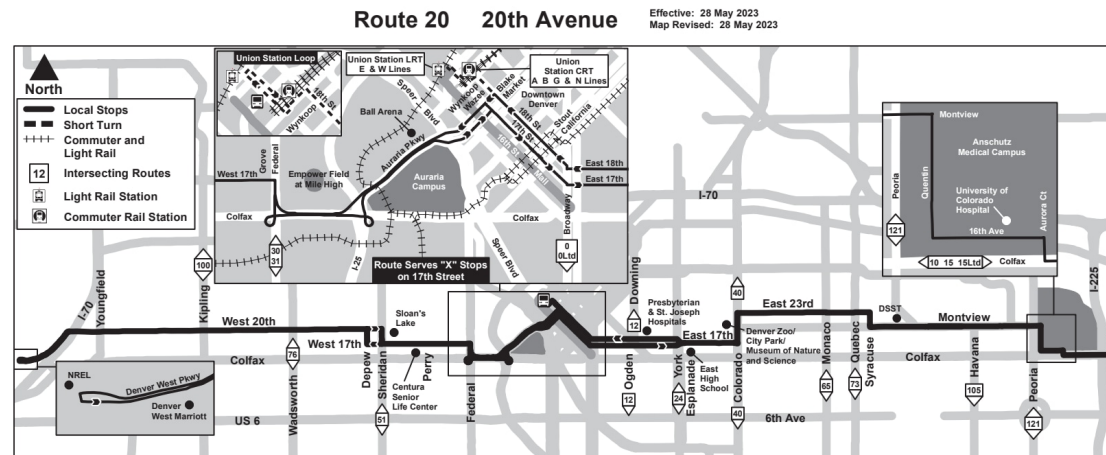

20 20th Avenue

Holiday schedule

RTD services follow a Sunday/Holiday schedule on New Year's Day, Memorial Day, Independence Day, Labor Day, Thanksgiving Day, and Christmas Day

Legend

Union Station...

05:22

06:22

Stop / Station...

AM

PM

20

JANUARY 4, 2026 - MAY 23, 2026

EASTBOUND | SATURDAY

Union Station...	17th - Lawrence	17th - Champa	17th - Downing	17th - York	Colorado - 17th	23rd - Monaco	Montview - Havana	Montview - Peoria	16th - Aurora Ct	Colfax - Billings
05:22	05:27	05:29	05:35	05:38	05:41	05:47	05:55	05:59	06:02	06:06
06:22	06:27	06:29	06:35	06:38	06:41	06:47	06:55	06:59	07:02	07:06
07:22	07:27	07:29	07:35	07:38	07:41	07:47	07:55	07:59	08:02	08:06
08:22	08:27	08:29	08:35	08:39	08:43	08:49	08:58	09:02	09:05	09:10
09:22	09:28	09:30	09:37	09:41	09:45	09:52	10:02	10:06	10:09	10:14
10:22	10:28	10:30	10:37	10:41	10:45	10:52	11:02	11:06	11:09	11:14
11:22	11:28	11:30	11:37	11:41	11:45	11:52	12:02	12:06	12:09	12:14
12:23	12:29	12:31	12:38	12:41	12:45	12:52	01:02	01:06	01:09	01:14
01:23	01:29	01:31	01:38	01:41	01:45	01:52	02:02	02:06	02:09	02:14
02:23	02:29	02:31	02:38	02:41	02:45	02:52	03:02	03:06	03:09	03:14
03:23	03:29	03:31	03:38	03:41	03:45	03:52	04:02	04:06	04:09	04:14
04:23	04:29	04:31	04:38	04:41	04:45	04:52	05:02	05:06	05:09	05:14
05:16	05:22	05:24	05:31	05:34	05:38	05:45	05:55	05:59	06:02	06:07
06:11	06:17	06:19	06:26	06:29	06:33	06:40	06:50	06:54	06:57	07:02
07:09	07:15	07:17	07:24	07:27	07:31	07:37	07:46	07:50	07:53	07:57
08:09	08:15	08:17	08:24	08:27	08:31	08:37	08:46	08:50	08:53	08:57
09:09	09:15	09:17	09:24	09:27	09:31	09:37	09:46	09:50	09:53	09:57
10:09	10:15	10:17	10:24	10:27	10:31	10:37	10:46	10:50	10:53	10:57
11:09	11:15	11:17	11:24	11:27	11:31	11:37	11:46	11:50	11:53	11:57

CUSTOMER ASSISTANCE

Customer Care

303.299.6000 (TTY) 711

Monday - Friday: 6 a.m. - 8 p.m.

Saturday - Sunday: 9 a.m. - 6 p.m.

Visit us online: www.rtd-denver.com

Check schedules

View route maps