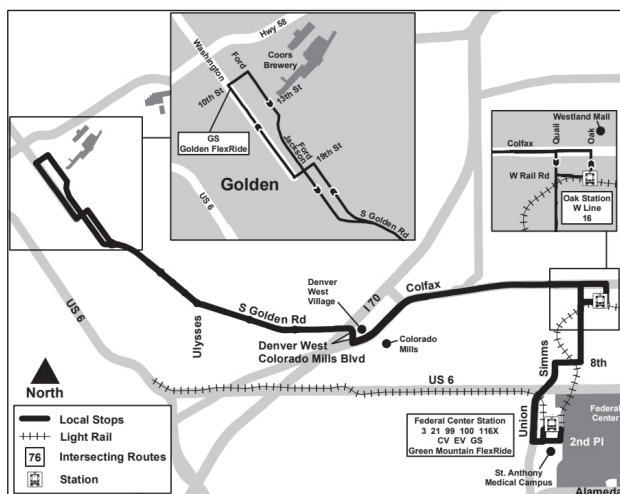

17

Golden/Colfax

Route 17 Golden/Colfax Effective: 7 January 2024
Map Revised: 7 January 2024

Holiday schedule

RTD services follow a Sunday/Holiday schedule on New Year's Day, Memorial Day, Independence Day, Labor Day, Thanksgiving Day, and Christmas Day

JANUARY 4, 2026 - MAY 23, 2026

EASTBOUND | SUNDAY/HOLIDAY

10th - Washington	Ford - 13th	South Golden Rd - Ulysses	Colfax - Colorado Mills	Colfax - Simms	Oak Station - Gate B [Arrive]	Oak Station - Gate B [Leave]	Federal Center Stn Gate D (Ar)
04:59	05:01	05:07	05:13	05:17	05:20	05:21	05:29
05:59	06:01	06:07	06:13	06:17	06:20	06:21	06:30
06:59	07:01	07:07	07:13	07:17	07:20	07:21	07:30
07:58	08:00	08:06	08:13	08:17	08:20	08:21	08:29
08:58	09:00	09:06	09:13	09:17	09:20	09:21	09:29
09:28	09:30	09:36	09:43	09:47	09:50	09:51	09:59
09:58	10:00	10:06	10:13	10:17	10:20	10:21	10:29
10:28	10:30	10:36	10:43	10:47	10:50	10:51	10:59
10:58	11:00	11:06	11:13	11:17	11:20	11:21	11:29
11:28	11:30	11:36	11:43	11:47	11:50	11:51	11:59
11:57	11:59	12:05	12:11	12:16	12:20	12:21	12:29
12:27	12:29	12:35	12:41	12:46	12:50	12:51	12:59
12:57	12:59	01:05	01:11	01:16	01:20	01:21	01:29
01:27	01:29	01:35	01:41	01:46	01:50	01:51	01:59
01:57	01:59	02:05	02:11	02:16	02:20	02:21	02:29
02:27	02:29	02:35	02:41	02:46	02:50	02:51	02:59
02:55	02:57	03:03	03:10	03:15	03:20	03:21	03:30
03:25	03:27	03:33	03:40	03:45	03:50	03:51	04:00
03:55	03:57	04:03	04:10	04:15	04:20	04:21	04:30
04:25	04:27	04:33	04:40	04:45	04:50	04:51	05:00
04:55	04:57	05:03	05:10	05:15	05:20	05:21	05:30
05:25	05:27	05:33	05:40	05:45	05:50	05:51	06:00
06:24	06:26	06:32	06:39	06:44	06:50	06:51	07:00
07:24	07:26	07:32	07:39	07:44	07:50	07:51	08:00
08:26	08:28	08:34	08:40	08:45	08:50	08:51	08:59
09:26	09:28	09:34	09:40	09:45	09:50	09:51	09:59
10:27	10:29	10:35	10:41	10:46	10:50	10:51	10:59