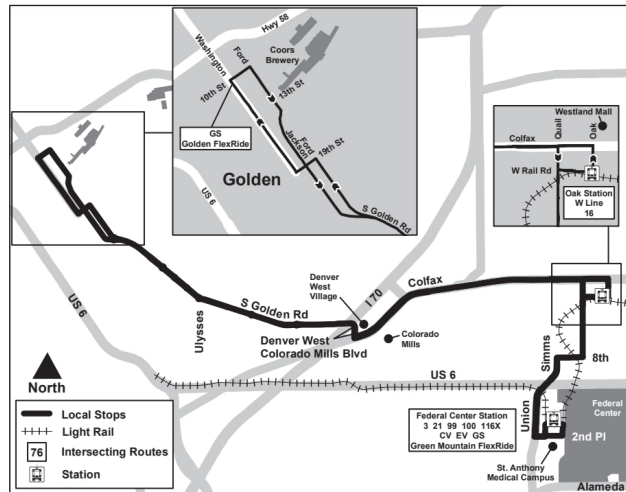

17

Golden/Colfax

Route 17 Golden/Colfax Effective: 7 January 2024
Map Revised: 7 January 2024

Holiday schedule

RTD services follow a Sunday/Holiday schedule on New Year's Day, Memorial Day, Independence Day, Labor Day, Thanksgiving Day, and Christmas Day

Legend

10th -...

05:00

05:30

Stop / Station...

AM

PM

17

JANUARY 4, 2026 - MAY 23, 2026

EASTBOUND | SATURDAY

10th - Washington	Ford - 13th	South Golden Rd - Ulysses	Colfax - Colorado Mills	Colfax - Simms	Oak Station - Gate B [Arrive]	Oak Station - Gate B [Leave]	Federal Center Stn Gate D (Ar)
05:00	05:02	05:08	05:13	05:17	05:22	05:23	05:31
05:30	05:32	05:38	05:43	05:47	05:52	05:53	06:01
05:58	06:00	06:06	06:11	06:17	06:22	06:23	06:32
06:28	06:30	06:36	06:41	06:47	06:52	06:53	07:02
06:58	07:00	07:06	07:11	07:17	07:22	07:23	07:32
07:28	07:30	07:36	07:41	07:47	07:52	07:53	08:02
07:58	08:00	08:06	08:11	08:17	08:22	08:23	08:31
08:28	08:30	08:36	08:41	08:47	08:52	08:53	09:01
08:58	09:00	09:06	09:11	09:17	09:22	09:23	09:31
09:28	09:30	09:36	09:41	09:47	09:52	09:53	10:01
09:58	10:00	10:06	10:11	10:17	10:22	10:23	10:31
10:28	10:30	10:36	10:41	10:47	10:52	10:53	11:01
10:58	11:00	11:06	11:11	11:17	11:22	11:23	11:31
11:28	11:30	11:36	11:41	11:47	11:52	11:53	12:01
11:56	11:58	12:05	12:11	12:17	12:22	12:23	12:31
12:26	12:28	12:35	12:41	12:47	12:52	12:53	01:01
12:56	12:58	01:05	01:11	01:17	01:22	01:23	01:31
01:26	01:28	01:35	01:41	01:47	01:52	01:53	02:01
01:56	01:58	02:05	02:11	02:17	02:22	02:23	02:31
02:26	02:28	02:35	02:41	02:47	02:52	02:53	03:01
02:52	02:55	03:03	03:10	03:17	03:22	03:23	03:32
03:22	03:25	03:33	03:40	03:47	03:52	03:53	04:02
03:52	03:55	04:03	04:10	04:17	04:22	04:23	04:32
04:22	04:25	04:33	04:40	04:47	04:52	04:53	05:02
04:52	04:55	05:03	05:10	05:17	05:22	05:23	05:32
05:22	05:25	05:33	05:40	05:47	05:52	05:53	06:02
06:25	06:27	06:33	06:40	06:47	06:52	06:53	07:02