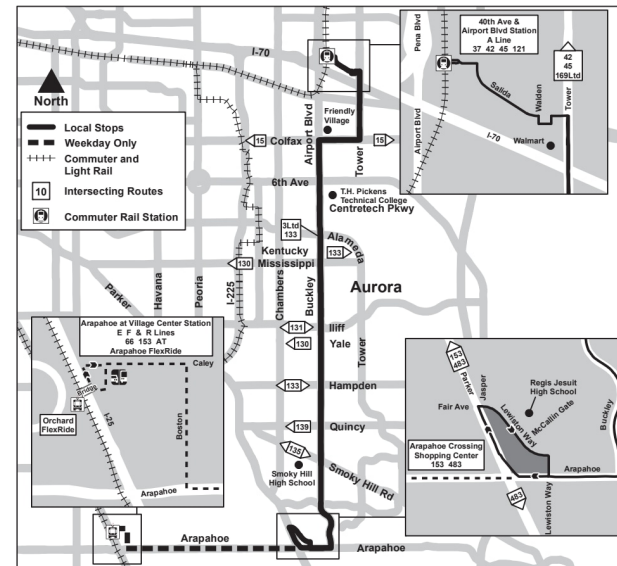

169

Buckley Road

Route 169 Buckley Road Effective: 25 May 2025
Map Revised: 25 May 2025

Holiday schedule

RTD services follow a Sunday/Holiday schedule on New Year's Day, Memorial Day, Independence Day, Labor Day, Thanksgiving Day, and Christmas Day

Legend

Arapahoe Station...	Stop / Station...
04:19	AM
05:19	PM

169

JANUARY 4, 2026 - MAY 23, 2026

NORTHBOUND | MONDAY - FRIDAY

Arapahoe Station - Gate E	Arapahoe - Jordan	Buckley - Smoky Hill	Buckley - Hampden	Buckley - Iliff	Airport - Centretch	Colfax - Airport	Walmart - Salida Ct (Wb)	40th Ave & Airport Blvd...
04:19	04:30	04:40	04:45	04:49	04:58	05:03	05:12	05:16
05:19	05:31	05:42	05:48	05:52	06:01	06:06	06:15	06:19
06:19	06:31	06:42	06:48	06:52	07:01	07:06	07:15	07:19
07:19	07:32	07:43	07:49	07:53	08:02	08:07	08:16	08:20
08:19	08:32	08:43	08:49	08:53	09:02	09:07	09:16	09:20
09:19	09:32	09:43	09:49	09:53	10:02	10:07	10:16	10:20
10:19	10:32	10:43	10:49	10:53	11:02	11:07	11:17	11:21
11:20	11:33	11:44	11:50	11:54	12:03	12:08	12:18	12:22
12:19	12:33	12:44	12:50	12:54	01:03	01:08	01:18	01:22
01:19	01:33	01:44	01:50	01:54	02:03	02:08	02:18	02:22
02:19	02:33	02:44	02:50	02:54	03:03	03:08	03:18	03:22
03:16	03:30	03:41	03:47	03:51	04:00	04:05	04:15	04:19
04:16	04:32	04:44	04:51	04:55	05:04	05:09	05:20	05:24
05:23	05:39	05:51	05:58	06:02	06:11	06:16	06:27	06:31
06:23	06:35	06:46	06:51	06:55	07:03	07:08	07:17	07:21
07:23	07:35	07:46	07:51	07:55	08:03	08:08	08:17	08:21
08:23	08:35	08:46	08:51	08:55	09:03	09:08	09:17	09:21
09:23	09:35	09:46	09:51	09:55	10:03	10:08	10:17	10:21
10:23	10:34	10:45	10:50	10:54	11:02	11:07	11:15	11:19
11:23	11:34	11:45	11:50	11:54	12:02	12:07	12:15	12:19
12:23	12:34	12:45	12:50	12:54	01:02	01:07	01:15	01:19

Find parking locations

Sign up for Aervice Alerts

Lost and Found

303.299.6000 (option 3)

Schedules and Services

Scan here for schedules and services

Transit Watch

Have security or safety concerns?