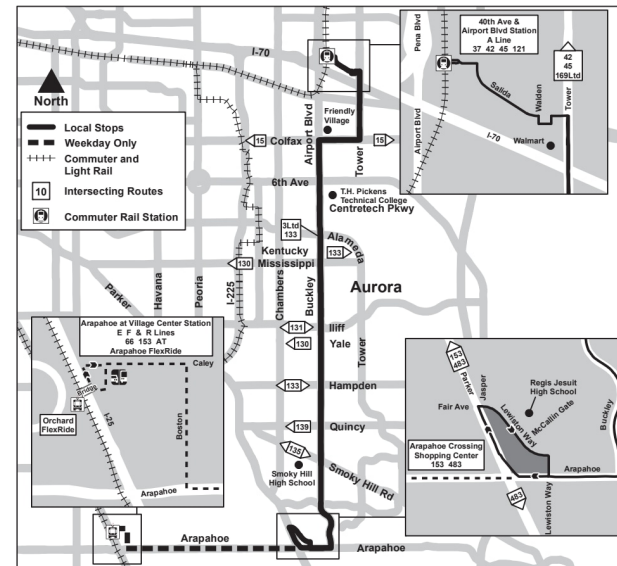

169

Buckley Road

Route 169 Buckley Road Effective: 25 May 2025
Map Revised: 25 May 2025

Holiday schedule

RTD services follow a Sunday/Holiday schedule on New Year's Day, Memorial Day, Independence Day, Labor Day, Thanksgiving Day, and Christmas Day

Legend

Lewiston - ...

04:55

05:55

Stop / Station...

AM

PM

169

JUNE 7, 2026 - SEPTEMBER 26, 2026

NORTHBOUND | SATURDAY

Lewiston - McCallin	Buckley - Smoky Hill	Buckley - Hampden	Buckley - Iliff	Airport - Centretech	Colfax - Airport	Walmart - Salida Ct (Wb)	40th Ave & Airport Blvd Station Gate...
04:55	05:04	05:09	05:13	05:22	05:26	05:34	05:38
05:55	06:04	06:09	06:13	06:22	06:26	06:34	06:38
06:55	07:04	07:09	07:13	07:22	07:26	07:34	07:38
07:55	08:04	08:09	08:13	08:22	08:26	08:34	08:38
08:54	09:03	09:08	09:12	09:21	09:25	09:34	09:38
09:54	10:03	10:08	10:12	10:21	10:25	10:34	10:38
10:54	11:03	11:08	11:12	11:21	11:25	11:34	11:38
11:52	12:01	12:07	12:11	12:20	12:24	12:34	12:38
12:52	01:01	01:07	01:11	01:20	01:24	01:34	01:38
01:52	02:01	02:07	02:11	02:20	02:24	02:34	02:38
02:52	03:01	03:07	03:11	03:20	03:24	03:34	03:38
03:52	04:01	04:07	04:11	04:20	04:24	04:34	04:38
04:52	05:01	05:07	05:11	05:20	05:24	05:34	05:38
05:56	06:05	06:10	06:14	06:22	06:26	06:34	06:38
06:56	07:05	07:10	07:14	07:22	07:26	07:34	07:38
07:56	08:05	08:10	08:14	08:22	08:26	08:34	08:38
08:56	09:05	09:10	09:14	09:22	09:26	09:34	09:38
09:56	10:05	10:10	10:14	10:22	10:26	10:34	10:38
10:56	11:05	11:10	11:14	11:22	11:26	11:34	11:38
11:56	12:05	12:10	12:14	12:22	12:26	12:34	12:38

RTD PARKING

40th / Airport - Gateway Park Station | 1079 spaces
3900 N Salida St, Aurora 80011

Arapahoe at Village Center Station | 817 spaces
8800 E Caley Ave, Greenwood Village 80111