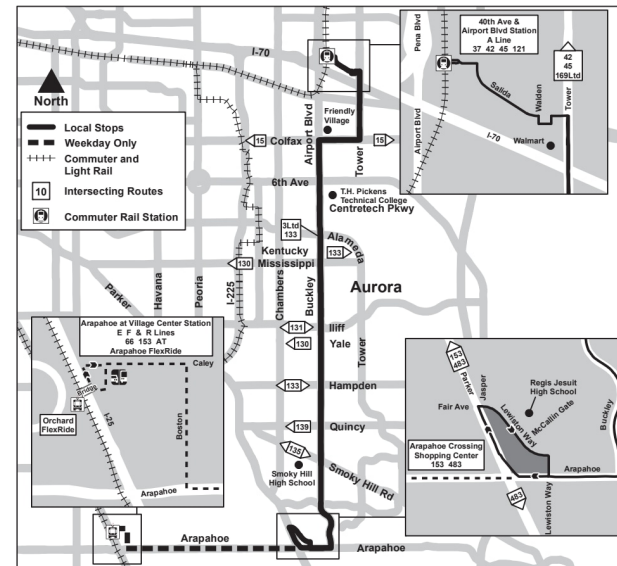

169

Buckley Road

Route 169 Buckley Road Effective: 25 May 2025
Map Revised: 25 May 2025

Holiday schedule

RTD services follow a Sunday/Holiday schedule on New Year's Day, Memorial Day, Independence Day, Labor Day, Thanksgiving Day, and Christmas Day

Legend

Lewiston - ...

04:55

05:55

Stop / Station...

AM

PM

169

JANUARY 4, 2026 - MAY 23, 2026

NORTHBOUND | SATURDAY

Lewiston - McCallin	Buckley - Smoky Hill	Buckley - Hampden	Buckley - Iliff	Airport - Centretech	Colfax - Airport	Walmart - Salida Ct (Wb)	40th Ave & Airport Blvd Station Gate...
04:55	05:04	05:09	05:13	05:22	05:26	05:34	05:38
05:55	06:04	06:09	06:13	06:22	06:26	06:34	06:38
06:55	07:04	07:09	07:13	07:22	07:26	07:34	07:38
07:55	08:04	08:09	08:13	08:22	08:26	08:34	08:38
08:54	09:03	09:08	09:12	09:21	09:25	09:34	09:38
09:54	10:03	10:08	10:12	10:21	10:25	10:34	10:38
10:54	11:03	11:08	11:12	11:21	11:25	11:34	11:38
11:52	12:01	12:07	12:11	12:20	12:24	12:34	12:38
12:52	01:01	01:07	01:11	01:20	01:24	01:34	01:38
01:52	02:01	02:07	02:11	02:20	02:24	02:34	02:38
02:52	03:01	03:07	03:11	03:20	03:24	03:34	03:38
03:52	04:01	04:07	04:11	04:20	04:24	04:34	04:38
04:52	05:01	05:07	05:11	05:20	05:24	05:34	05:38
05:56	06:05	06:10	06:14	06:22	06:26	06:34	06:38
06:56	07:05	07:10	07:14	07:22	07:26	07:34	07:38
07:56	08:05	08:10	08:14	08:22	08:26	08:34	08:38
08:56	09:05	09:10	09:14	09:22	09:26	09:34	09:38
09:56	10:05	10:10	10:14	10:22	10:26	10:34	10:38
10:56	11:05	11:10	11:14	11:22	11:26	11:34	11:38
11:56	12:05	12:10	12:14	12:22	12:26	12:34	12:38

RTD PARKING

40th / Airport - Gateway Park Station | 1079 spaces
3900 N Salida St, Aurora 80011

Arapahoe at Village Center Station | 817 spaces
8800 E Caley Ave, Greenwood Village 80111