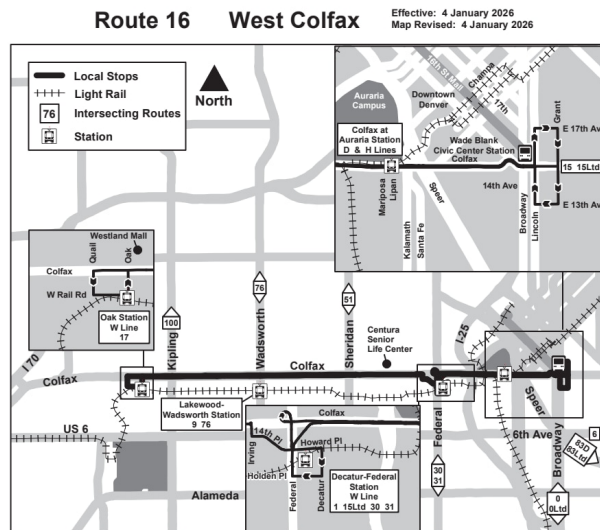

## Holiday schedule

RTD services follow a Sunday/Holiday schedule on New Year's Day, Memorial Day, Independence Day, Labor Day, Thanksgiving Day, and Christmas Day

## Legend

Oak Station Gate...

Stop / Station...

05:00

AM

05:30

PM

16

Oak Station Gate C [Lv]	Colfax - Kipling	Colfax - Wadsworth	Colfax - Sheridan	Decatur - Federal Station...	Decatur - Federal Station...	Decatur - Federal Station...	Colfax - Mariposa	Colfax - Broadway
07:45	07:49	07:55	08:02	08:13	08:14	08:18	08:21	08:27
08:00	08:04	08:10	08:17	08:28	08:29	08:33	08:36	08:41
08:30	08:34	08:40	08:47	08:58	08:59	09:03	09:06	09:11
09:00	09:04	09:10	09:17	09:28	09:29	09:33	09:36	09:41
09:30	09:34	09:40	09:47	09:58	09:59	10:03	10:06	10:11
10:00	10:04	10:10	10:17	10:27	10:28	10:31	10:34	10:39
10:30	10:34	10:40	10:47	10:57	10:58	11:01	11:04	11:09
11:00	11:04	11:10	11:17	11:27	11:28	11:31	11:34	11:39
11:30	11:34	11:40	11:47	11:57	11:58	12:01	12:04	12:09
12:00	12:04	12:10	12:17	12:27	12:28	12:31	12:34	12:39
12:30	12:34	12:40	12:47	12:57	12:58	01:01	01:04	01:09