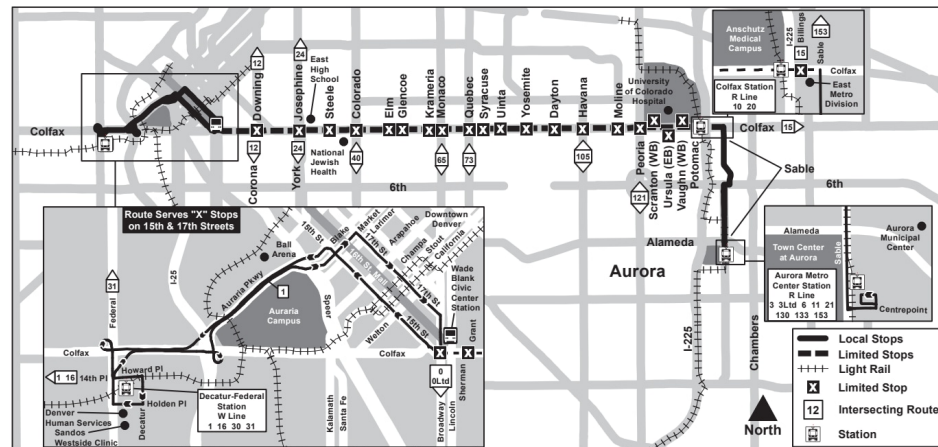

15L East Colfax Limited

Route 15Ltd East Colfax Limited Effective: 4 January 2026
Map Revised: 4 January 2026

Holiday schedule

RTD services follow a Sunday/Holiday schedule on New Year's Day, Memorial Day, Independence Day, Labor Day, Thanksgiving Day, and Christmas Day

Legend

Aurora Metro...

05:13
05:43

Stop / Station...

AM
PM

15L

JANUARY 4, 2026 - MAY 23, 2026

WESTBOUND | SUNDAY/HOLIDAY

RTD MyRide

Download the app to scan and ride, manage your account, and purchase mobile tickets.

RTD PARKING

Decatur-Federal Station | 474 spaces
1310 N Federal Blvd, Denver 80204

Aurora Metro Center Station | 145 spaces
14555 E Centrepoint Dr, Aurora 80012