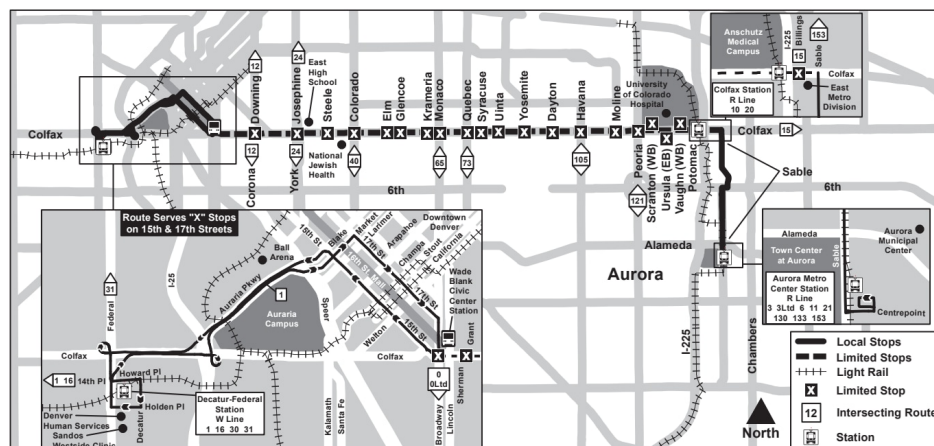

# 15L East Colfax Limited

East Colfax Limited

Route 15Ltd East Colfax Limited Effective: 4 January 2026  
Map Revised: 4 January 2026

## Calendrier des vacances

Les services RTD suivent un horaire dimanche/vacances le jour de l'an, Memorial Day, Independence Day, Labor Day, Thanksgiving Day et le jour de Noël.

Decatur - Federal Station - Gate D	Decatur - Federal Station - Gate E	Auraria - 9th	17th - Lawrence	17th - Champa	Colfax - Broadway	Colfax - Downing	Colfax - Josephine	Colfax - Colorado	Colfax - Monaco	Colfax - Quebec	Colfax - Havana	Colfax - Peoria	Colfax - Billings	Sable - 6th	Aurora Metro Center Station Gate E
08:47	08:50	08:54	09:00	09:02	09:07	09:11	09:14	09:17	09:22	09:24	09:32	09:36	09:40		
09:02	09:05	09:09	09:15	09:17	09:22	09:26	09:29	09:32	09:37	09:39	09:47	09:51	09:55	10:01	10:06
09:32	09:35	09:39	09:45	09:47	09:52	09:56	09:59	10:02	10:07	10:09	10:17	10:21	10:25	10:31	10:36
10:02	10:05	10:09	10:15	10:17	10:22	10:26	10:29	10:32	10:37	10:39	10:47	10:51	10:55	11:01	11:06
10:32	10:35	10:39	10:45	10:47	10:52	10:56	10:59	11:02	11:07	11:09	11:17	11:21	11:25	11:31	11:36
11:02	11:05	11:09	11:15	11:17	11:22	11:26	11:29	11:32	11:37	11:39	11:47	11:51	11:55	12:01	12:06
12:02	12:05	12:09	12:15	12:17	12:22	12:26	12:29	12:32	12:37	12:39	12:47	12:51	12:55	01:01	01:06

## PARKING RTD

Decatur-Federal Station | 474 espaces  
1310 N Federal Blvd, Denver 80204

Aurora Metro Center Station | 145 espaces  
14555 E Centrepoin Dr, Aurora 80012