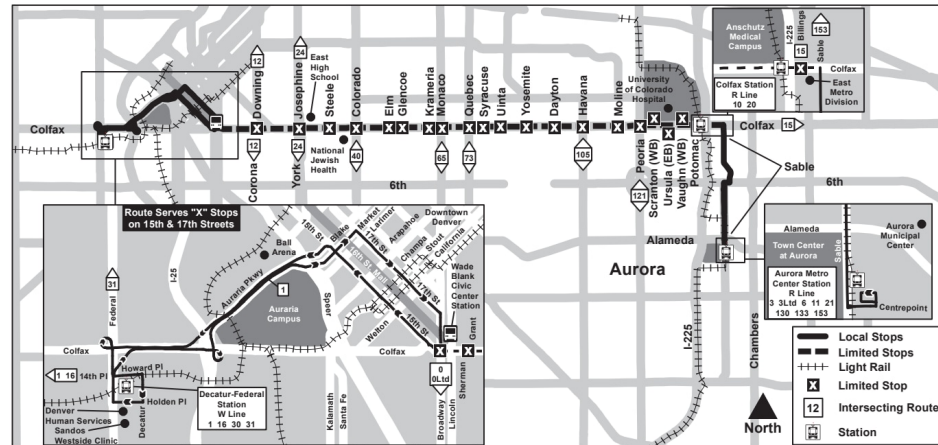

15L East Colfax Limited

ምስራቅ ኮልፋክስ ሊሚትድ

Route 15Ltd East Colfax Limited Effective: 4 January 2026
Map Revised: 4 January 2026

የባህሪ መርሃ ግብር

የRTD አገልግሎቶች የአዲስ ዓመት ቀን፣ የመታሰቢያ ቀን፣ የግንባታ ቀን፣ የሰራተኛ ቀን፣ የምስጋና ቀን እና የገና ቀንን በተመለከተ የአሁኑ/የባህሪ መርሃ ግብርን ይከተላሉ።

አፈ ታሪክ

Decatur - Federal...	የማቆሚያ / የጣቢያ...
04:53	ኤኤም
05:08	ከሰዓት በኋላ