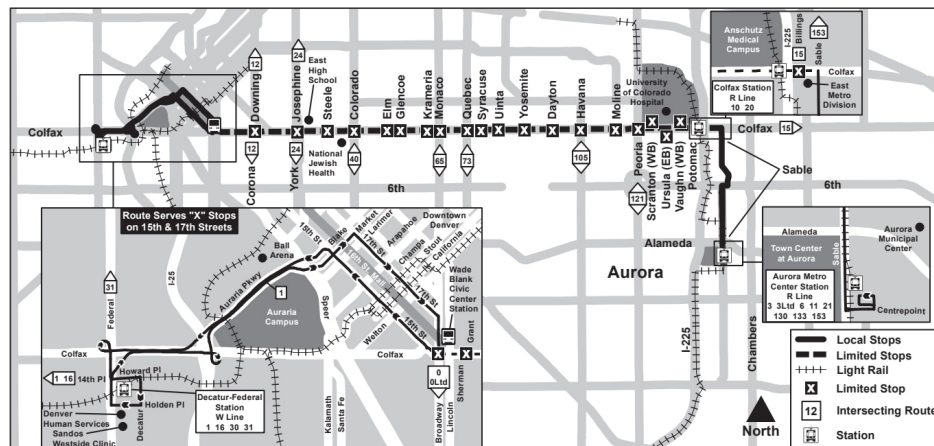

# 15L East Colfax Limited

East Colfax Limited

Route 15Ltd East Colfax Limited Effective: 4 January 2026  
Map Revised: 4 January 2026

## Calendrier des vacances

Les services RTD suivent un horaire dimanche/vacances le jour de l'an, Memorial Day, Independence Day, Labor Day, Thanksgiving Day et le jour de Noël.

## PARKING RTD

Decatur-Federal Station | 474 espaces  
1310 N Federal Blvd, Denver 80204

Aurora Metro Center Station | 145 espaces  
14555 E Centrepoin Dr, Aurora 80012