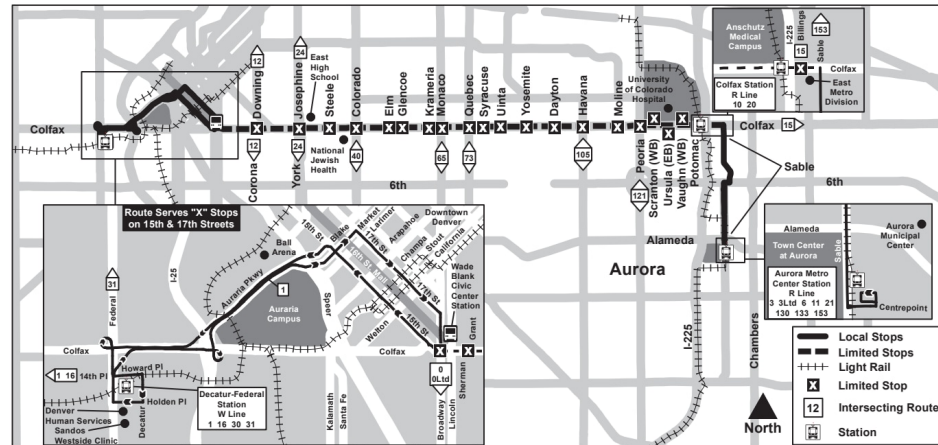

15L East Colfax Limited

Route 15Ltd East Colfax Limited Effective: 4 January 2026
Map Revised: 4 January 2026

Holiday schedule

RTD services follow a Sunday/Holiday schedule on New Year's Day, Memorial Day, Independence Day, Labor Day, Thanksgiving Day, and Christmas Day